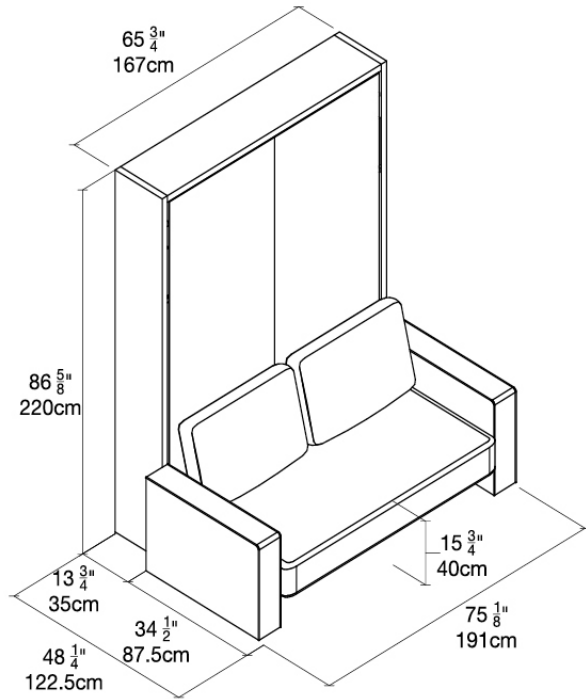

\$15,215 CAD incl. Smart Safe mattress - delivery, installation, and taxes quoted separately.

Resource

Penelope Sofa (wide arms)

White, Naomi 213

Vancouver

SPECS

QUICK
SHIP

Calgary
Vancouver
Mexico City
Los Angeles
San Diego
Toronto
New York City
Washington, DC
San Francisco