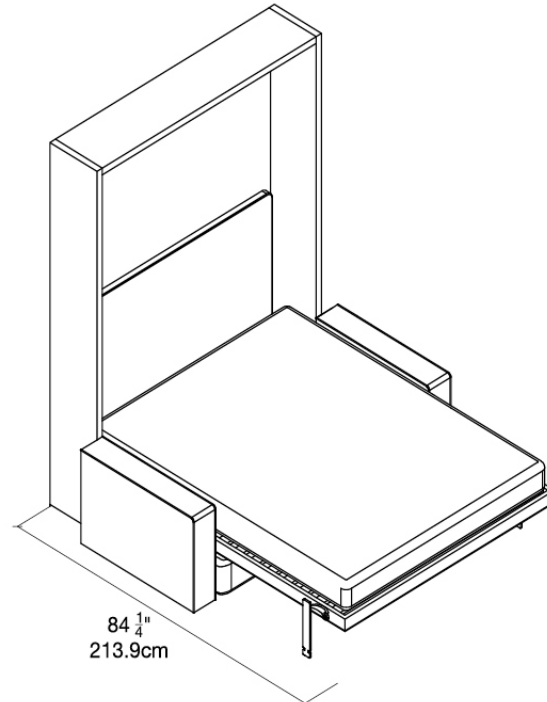

\$15,215 CAD incl. Smart Safe mattress - delivery, installation, and taxes quoted separately.

Resource

Penelope Sofa (wide arms)

White, Naomi 213

Vancouver

SPECS

QUICK
SHIP

Calgary
Vancouver
Mexico City
Los Angeles
San Diego
Toronto
New York City
Washington, DC
San Francisco