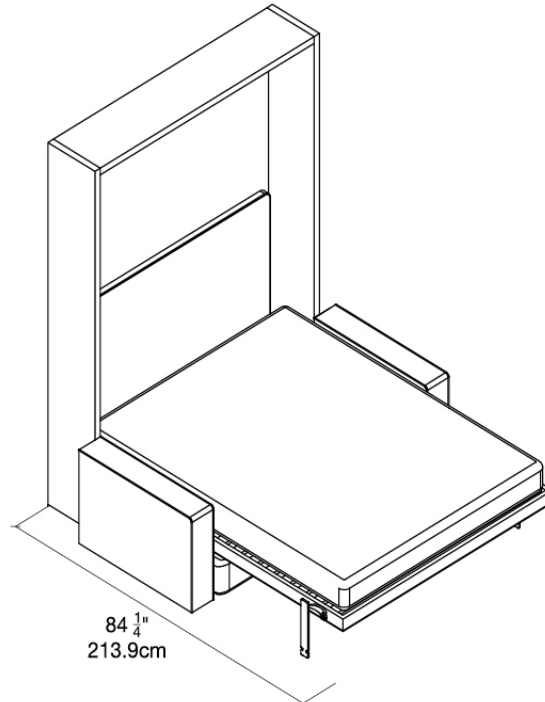

White Melamine

Resource

Penelope Sofa (wide arms)

White, Naomi 112

Vancouver

SPECS

QUICK
SHIP

Calgary
Vancouver
Mexico City
Los Angeles
San Diego
Toronto
New York City
Washington, DC
San Francisco