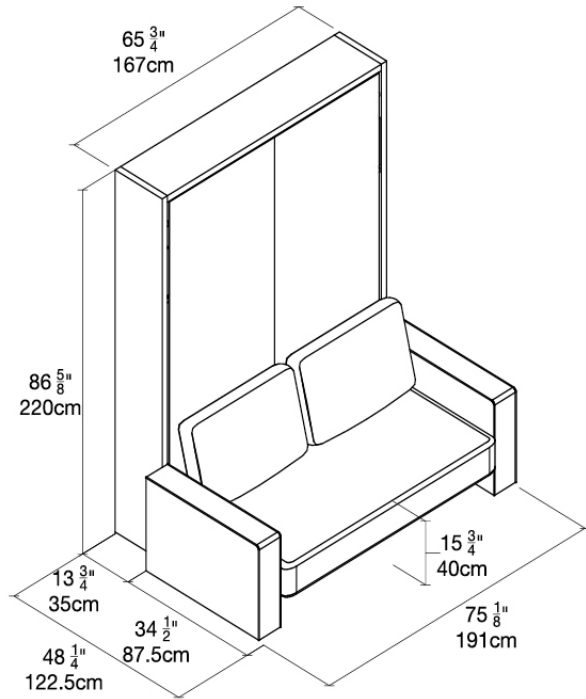

White Melamine

Resource

Penelope Sofa (wide arms)

White, Naomi 112

Vancouver

SPECS

QUICK
SHIP

Calgary
Vancouver
Mexico City
Los Angeles
San Diego
Toronto
New York City
Washington, DC
San Francisco