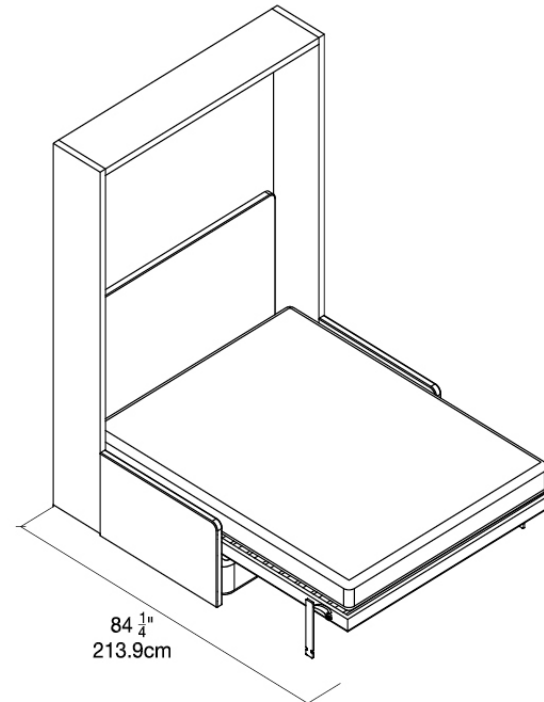

Resource

Penelope Sofa (thin arms)

White, Naomi 112

Vancouver

SPECS

QUICK
SHIP

New York City
Washington, DC
San Francisco
Los Angeles
Chicago
Toronto
Calgary
Vancouver
Mexico City

ResourceFurniture.com