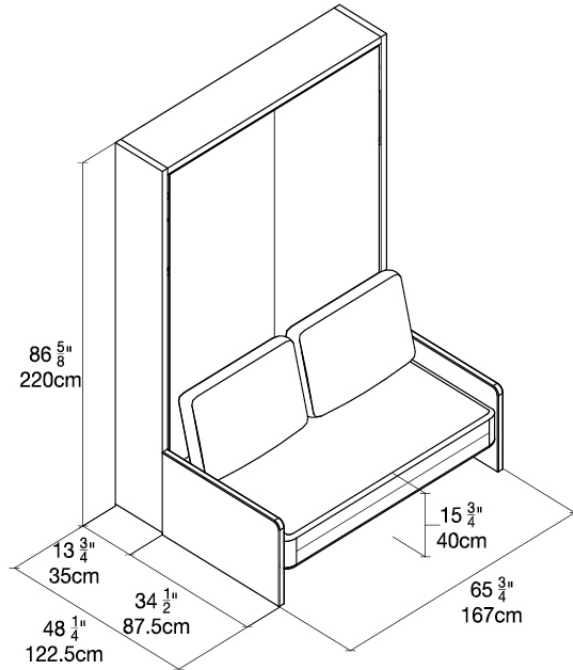

Resource

Penelope Sofa (thin arms)

White, Naomi 112

Vancouver

SPECS

QUICK
SHIP

New York City
Washington, DC
San Francisco
Los Angeles
Chicago
Toronto
Calgary
Vancouver
Mexico City

ResourceFurniture.com