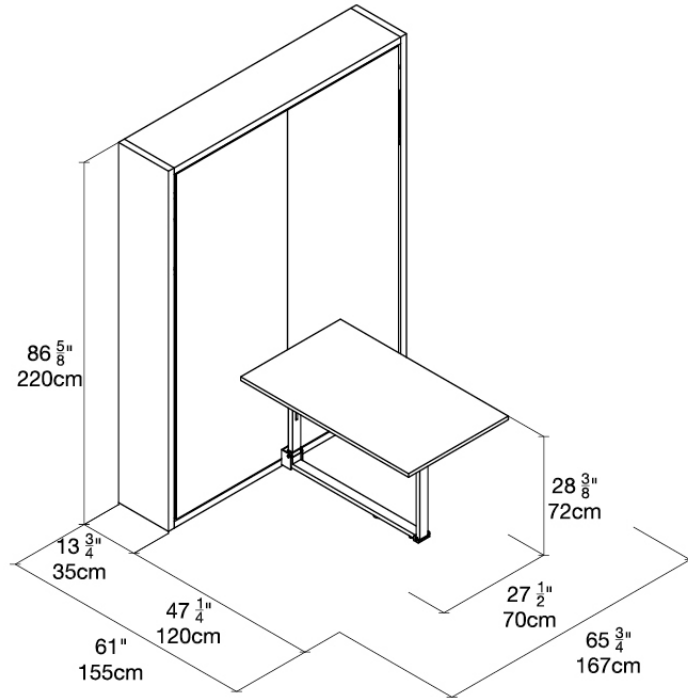

\$11,165 CAD incl. Smart Safe mattress - delivery, installation, and taxes quoted separately.

Resource

Penelope Dining

White, Sabbia, Naomi 112

Vancouver

QUICK
SHIP

SPECS

Calgary
Vancouver
Mexico City
Los Angeles
San Diego
Toronto
New York City
Washington, DC
San Francisco