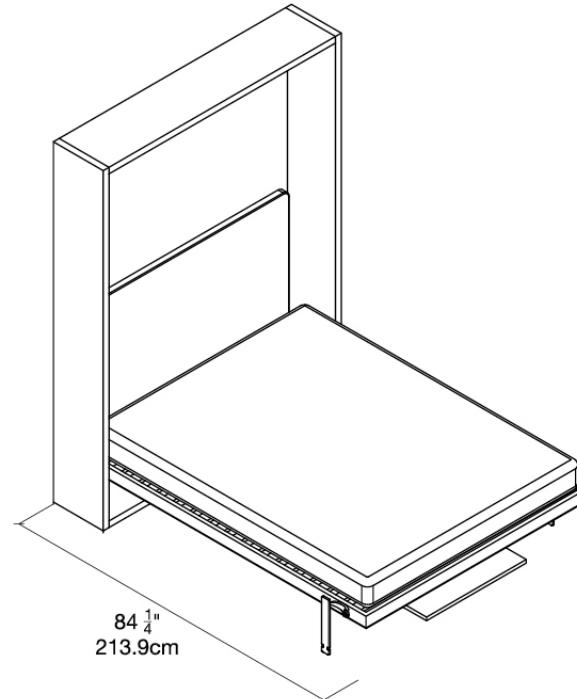

\$11,165 CAD incl. Smart Safe mattress - delivery, installation, and taxes quoted separately.

Resource

Penelope Dining

White, Sabbia, Naomi 112

Vancouver

QUICK
SHIP

SPECS

Calgary
Vancouver
Mexico City
Los Angeles
San Diego
Toronto
New York City
Washington, DC
San Francisco