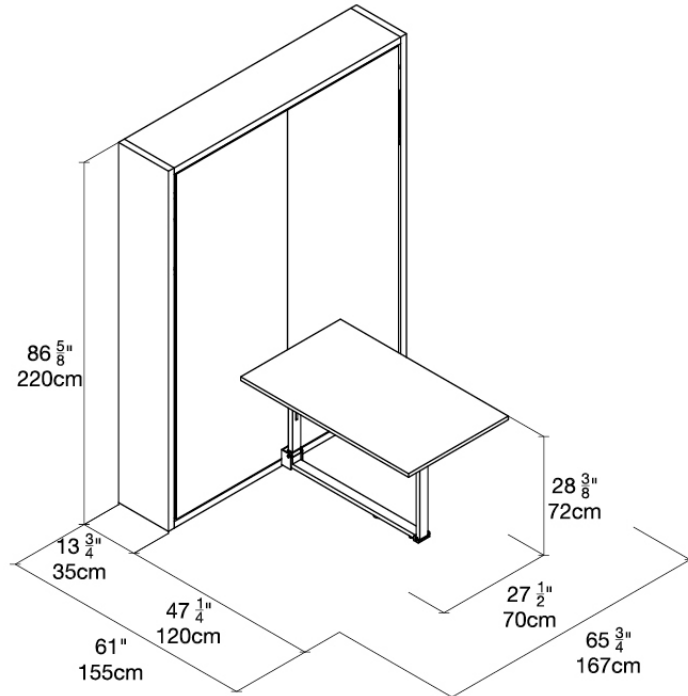

Resource

Penelope Dining

White, Moro, Naomi 213

Vancouver

QUICK
SHIP

SPECS

New York City
Washington, DC
San Francisco

Los Angeles
Seattle
Toronto

Calgary
Vancouver
Mexico City

ResourceFurniture.com