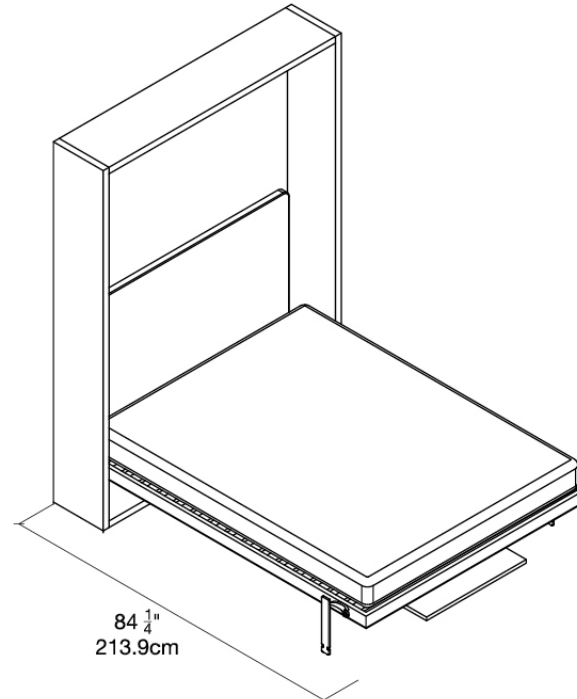

Resource

Penelope Dining

White, Moro, Naomi 213

Vancouver

QUICK
SHIP

SPECS

New York City
Washington, DC
San Francisco

Los Angeles
Seattle
Toronto

Calgary
Vancouver
Mexico City

ResourceFurniture.com