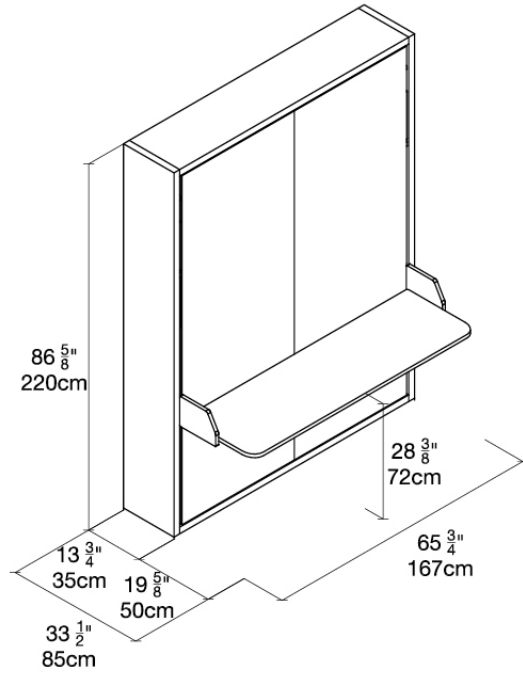

\$10,295 CAD incl. Smart Safe mattress - delivery, installation, and taxes quoted separately.

Resource

Penelope Board

White, Naomi 112

Vancouver

SPECS

QUICK
SHIP

New York City
Washington, D.C.
San Francisco