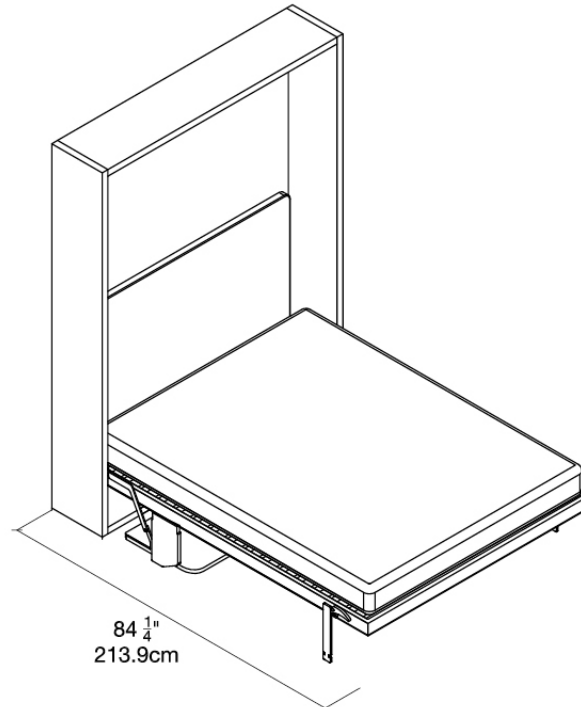

\$10,295 CAD incl. Smart Safe mattress - delivery, installation, and taxes quoted separately.

Resource

Penelope Board

White, Naomi 112

Vancouver

SPECS

QUICK
SHIP

New York City
Washington, D.C.
San Francisco