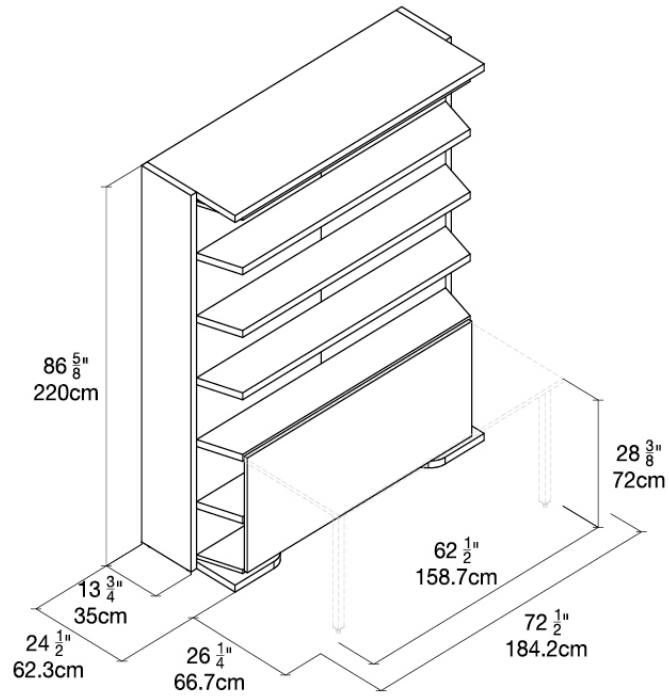

White Melamine

STRUCTURE & SHELVES

Resource

LGM Tavolo

White, Sabbia, Naomi 112

Vancouver

SPECS

QUICK
SHIP