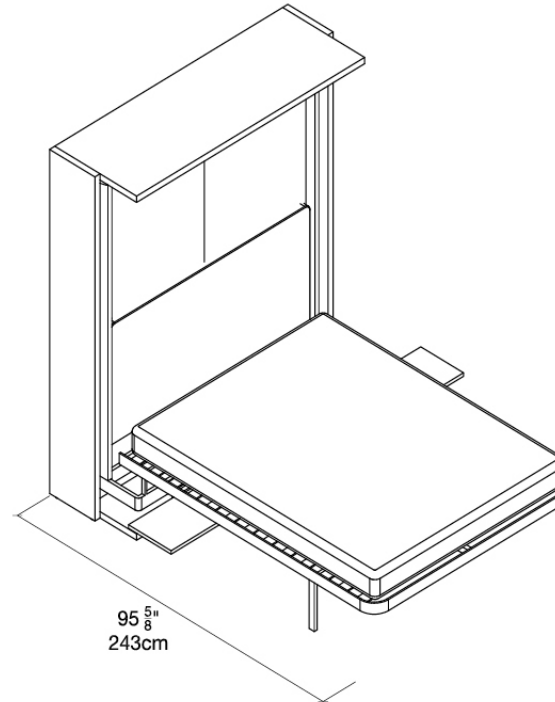

White Melamine

STRUCTURE & SHELVES

Resource

LGM Tavolo

White, Sabbia, Naomi 112

Vancouver

SPECS

QUICK
SHIP