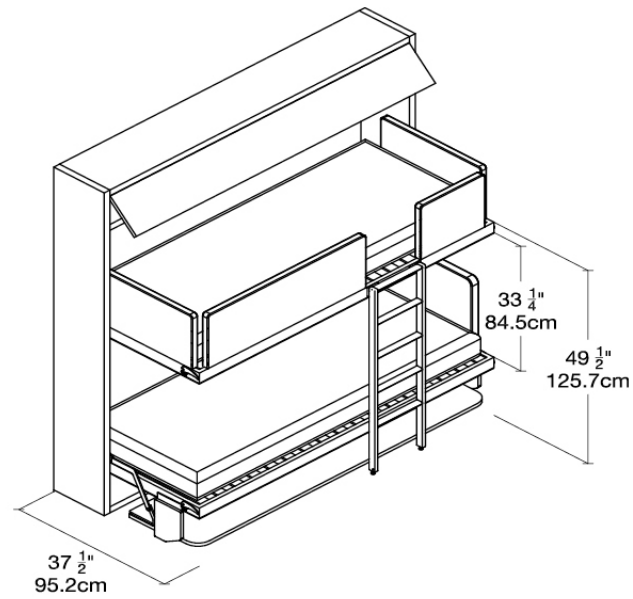

Resource

Kali Duo Board 220

White, Naomi 213

Vancouver

SPECS

QUICK
SHIP

New York City
Washington, DC
San Francisco
Los Angeles
Chicago
Toronto
Vancouver
Calgary
Mexico City

ResourceFurniture.com