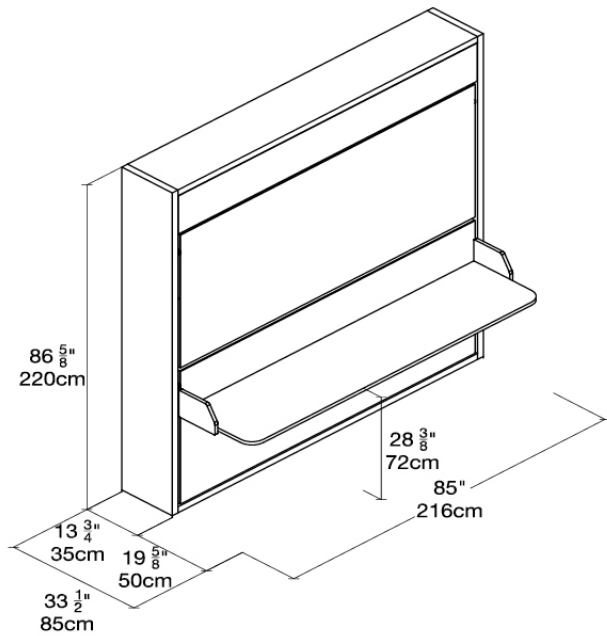

Resource

Kali Duo Board 220

White, Naomi 213

Vancouver

SPECS

QUICK
SHIP

New York City
Washington, DC
San Francisco
Los Angeles
Chicago
Toronto
Vancouver
Calgary
Mexico City

ResourceFurniture.com