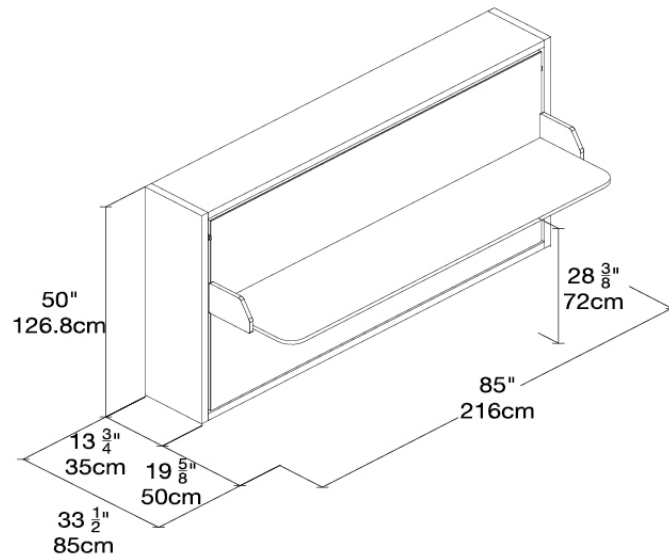

Resource

Kali 120 Board

White, Sabbia, Naomi 112

Vancouver

SPECS

QUICK
SHIP

New York City
Washington, DC
San Francisco
Los Angeles
Chicago
Toronto
Calgary
Vancouver
Mexico City

ResourceFurniture.com