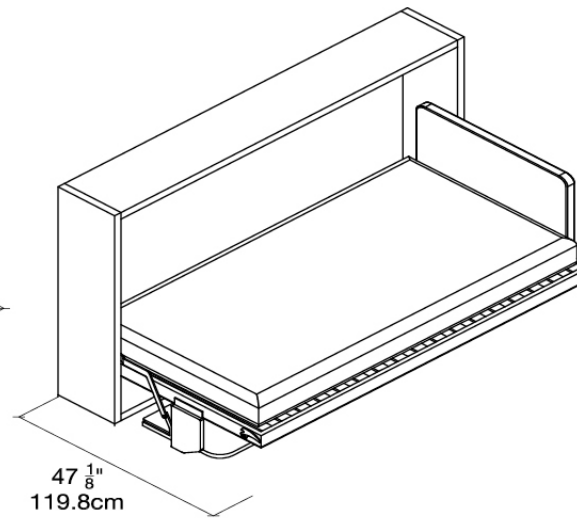

Resource

Kali 120 Board

White, Sabbia, Naomi 112

Vancouver

SPECS

QUICK
SHIP

New York City
Washington, DC
San Francisco
Los Angeles
Chicago
Toronto
Calgary
Vancouver
Mexico City

ResourceFurniture.com