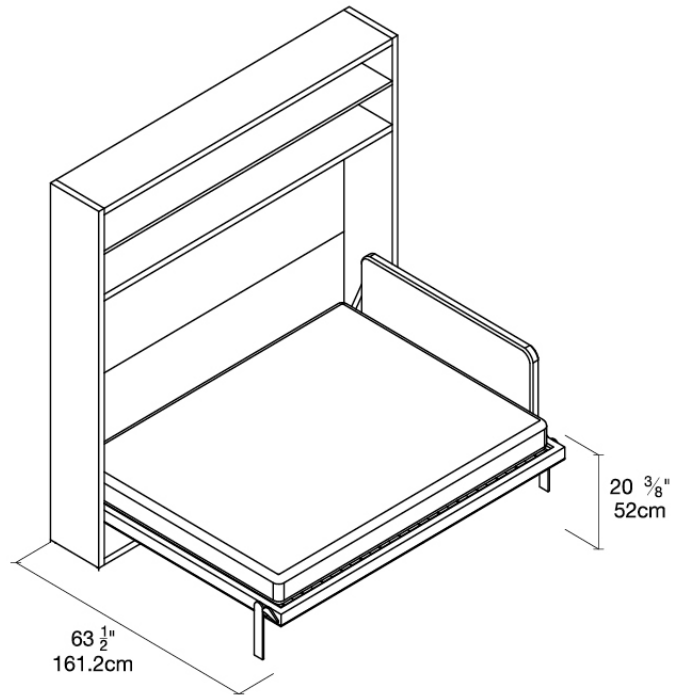

Resource

Circe
White, Naomi 213
Vancouver

SPECS

QUICK
SHIP

Calgary
Vancouver
Mexico City
Los Angeles
San Diego
Toronto
New York City
Washington, DC
San Francisco

ResourceFurniture.com