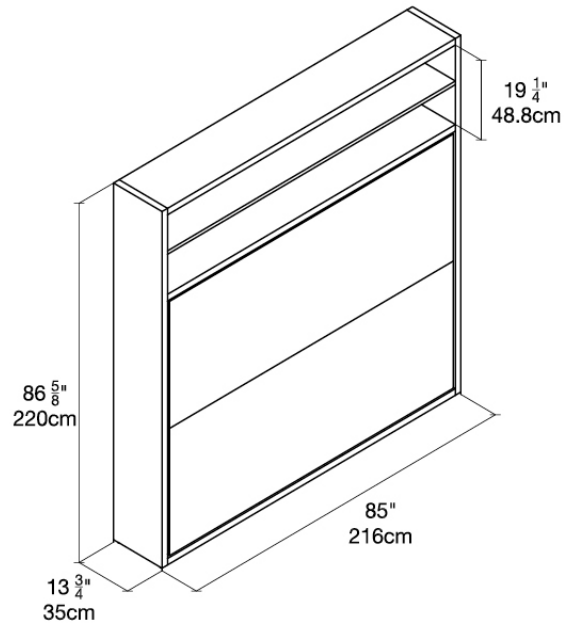

Resource

Circe
White, Naomi 213
Vancouver

SPECS

QUICK
SHIP

Calgary
Vancouver
Mexico City
Los Angeles
San Diego
Toronto
New York City
Washington, DC
San Francisco

ResourceFurniture.com