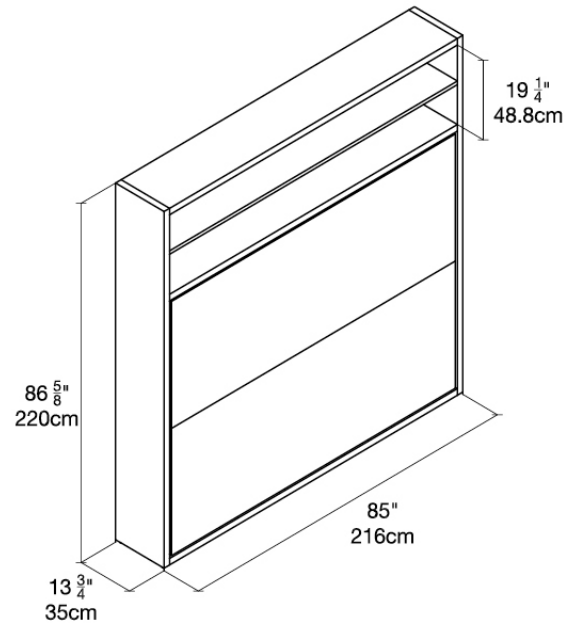

Resource

Circe
White, Naomi 112
Vancouver

SPECS

QUICK
SHIP

Calgary
Vancouver
Mexico City
Los Angeles
San Diego
Toronto
New York City
Washington, D.C.
San Francisco

ResourceFurniture.com