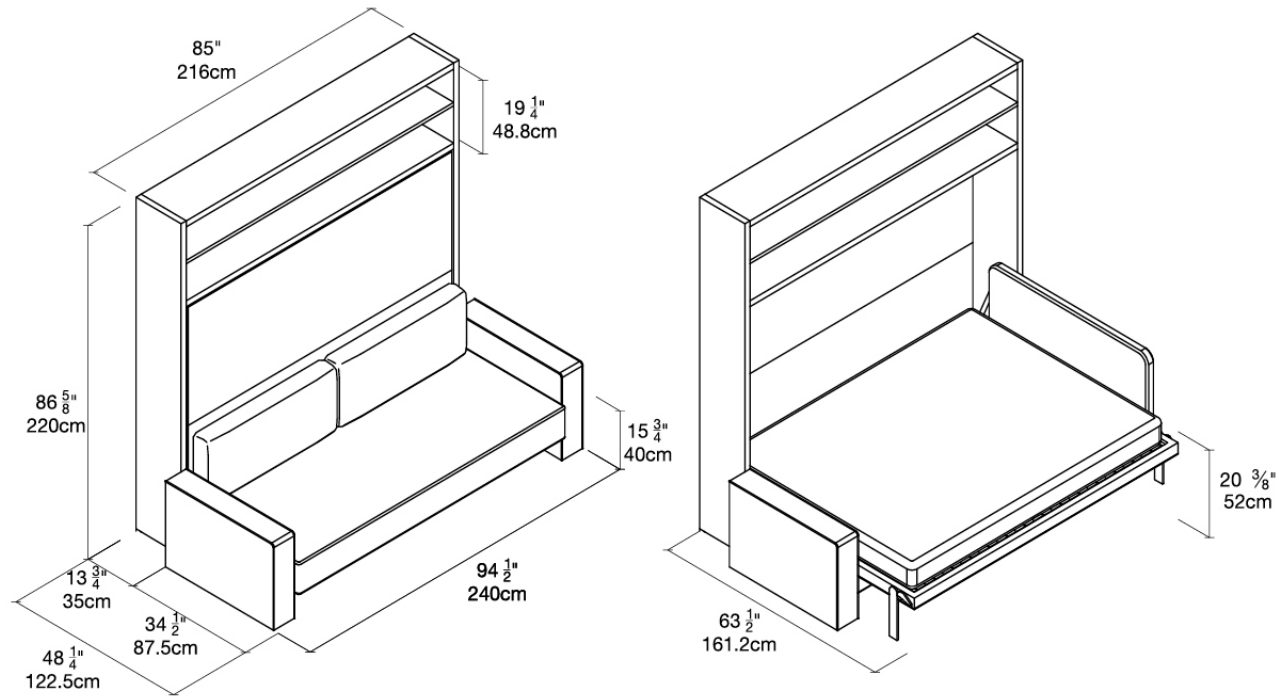

Resource

Circe Sofa (wide arms)

White, Naomi 213

Vancouver

QUICK
SHIP

SPECS

Calgary
Vancouver
Mexico City

Los Angeles
San Diego
Toronto

New York City
Washington, DC
San Francisco

ResourceFurniture.com