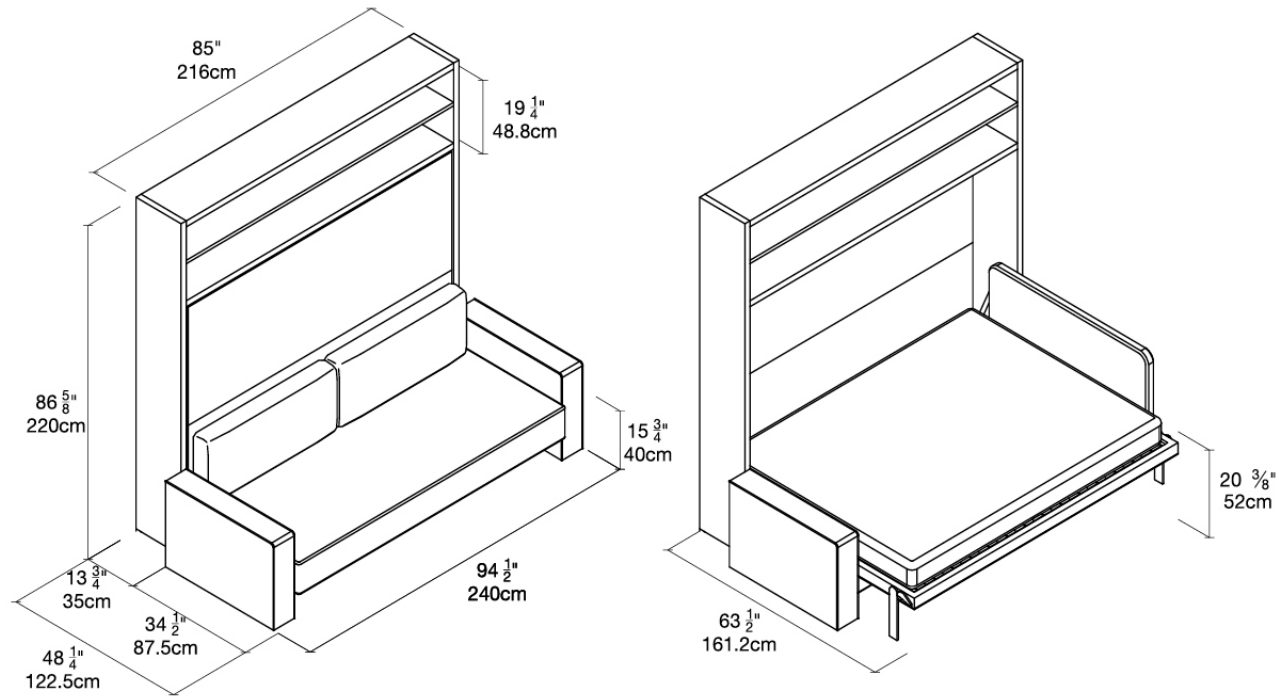

White Melamine

Resource

Circe Sofa (wide arms)

White, Naomi 112

Vancouver

QUICK
SHIP

SPECS

Calgary
Vancouver
Mexico City