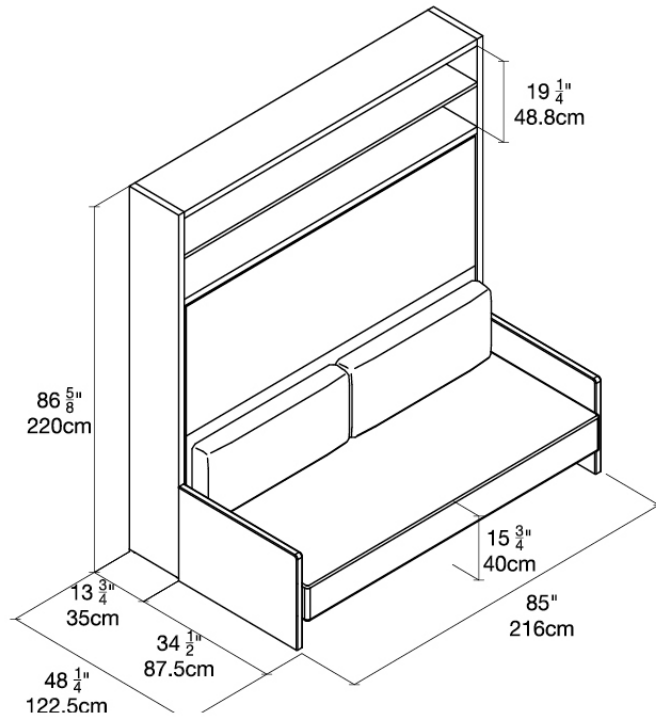

White Melamine

Resource

Circe Sofa (thin arms)

White, Naomi 213

Vancouver

SPECS

QUICK
SHIP

Calgary
Vancouver
Mexico City