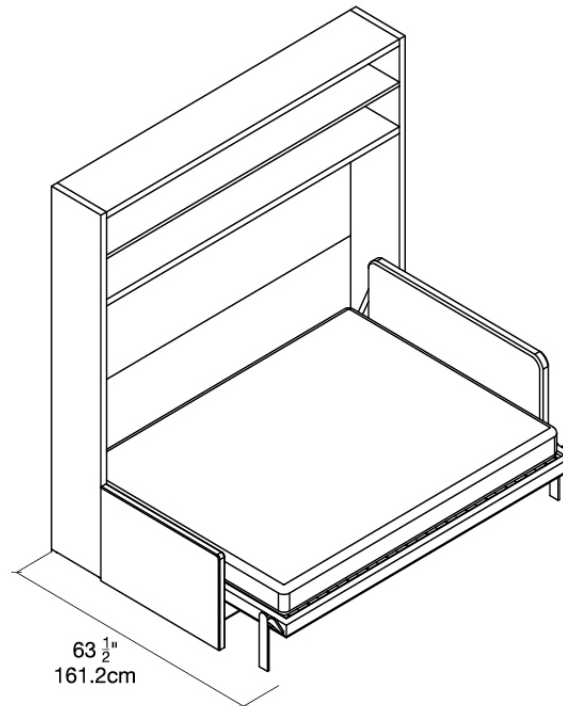

White Melamine

Resource

Circe Sofa (thin arms)

White, Naomi 213

Vancouver

SPECS

QUICK
SHIP

Calgary
Vancouver
Mexico City