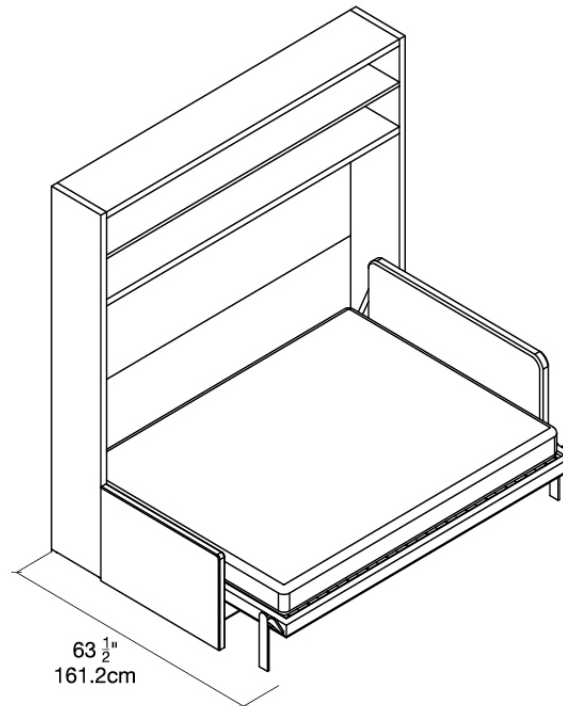

White Melamine

Resource

Circe Sofa (thin arms)

White, Naomi 112

Vancouver

SPECS

QUICK
SHIP

Calgary
Vancouver
Mexico City