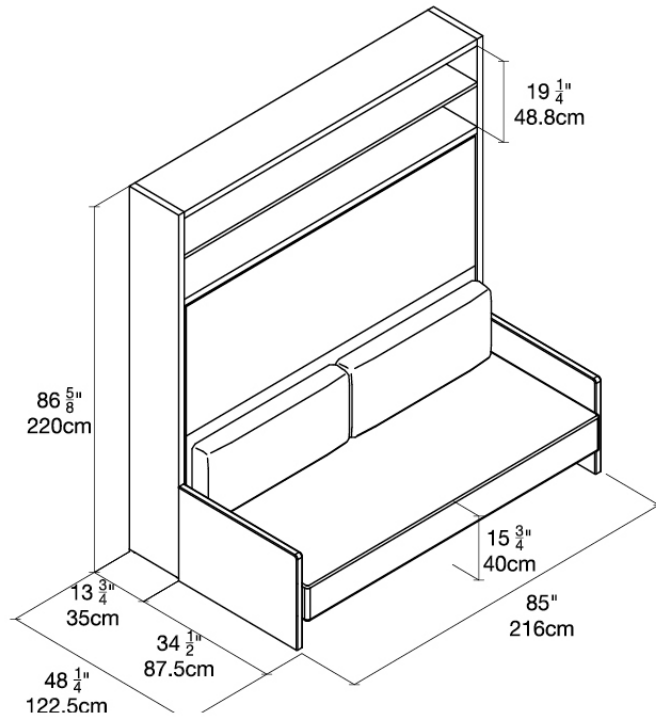

White Melamine

Resource

Circe Sofa (thin arms)

White, Naomi 112

Vancouver

SPECS

QUICK
SHIP

Calgary
Vancouver
Mexico City