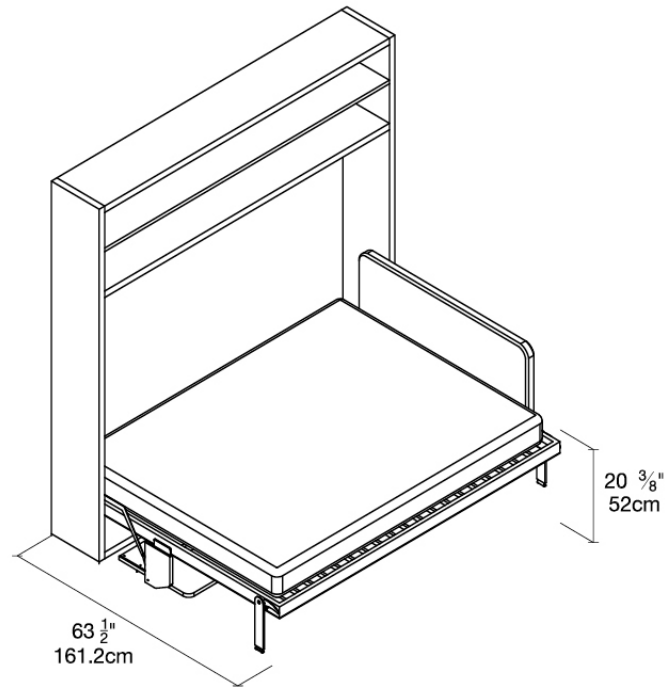

Resource

Circe Board

White, Sabbia, Naomi 112

Vancouver

SPECS

QUICK
SHIP

ResourceFurniture.com