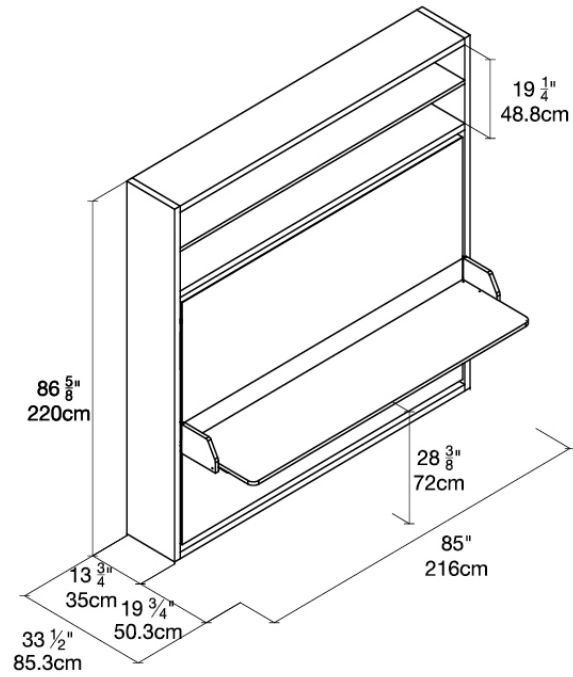

Resource

Circe Board

White, Sabbia, Naomi 112

Vancouver

SPECS

QUICK
SHIP

ResourceFurniture.com