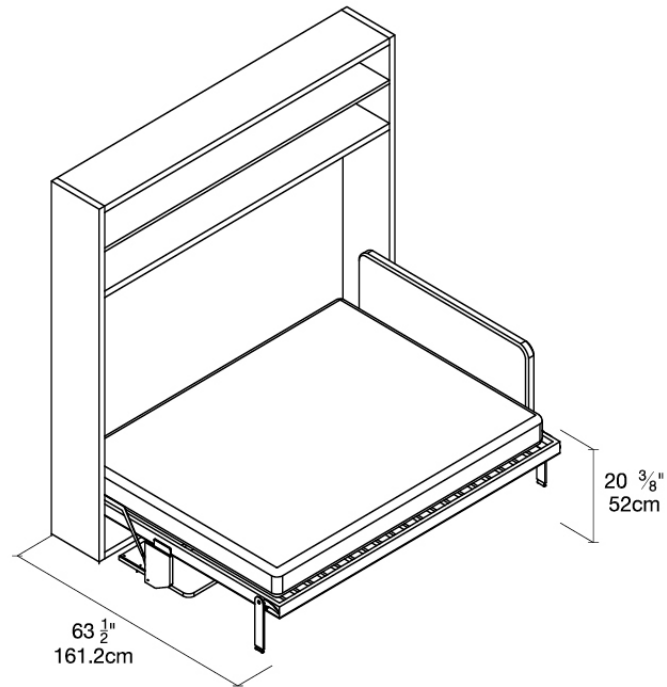

Resource

Circe Board

White, Moro, Naomi 213

Vancouver

QUICK
SHIP

SPECS

Calgary
Vancouver
Mexico City
Los Angeles
San Diego
Toronto
New York City
Washington, DC
San Francisco

ResourceFurniture.com