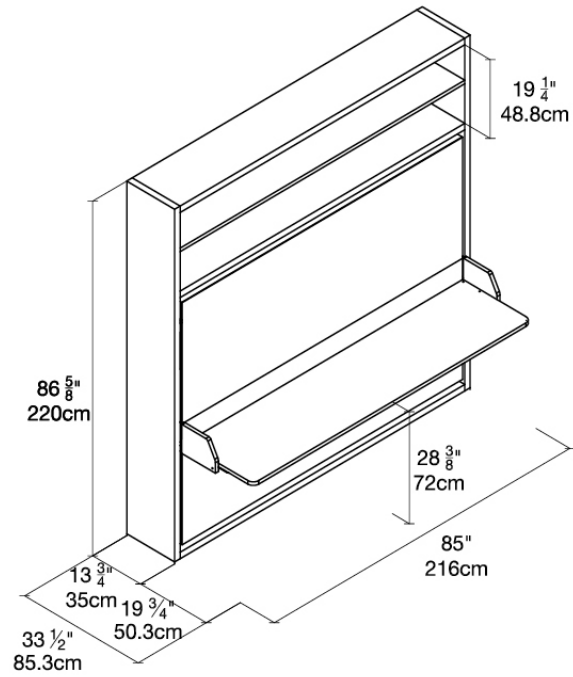

Resource

Circe Board

White, Moro, Naomi 213

Vancouver

QUICK
SHIP

SPECS

Calgary
Vancouver
Mexico City
Los Angeles
San Diego
Toronto
New York City
Washington, DC
San Francisco

ResourceFurniture.com