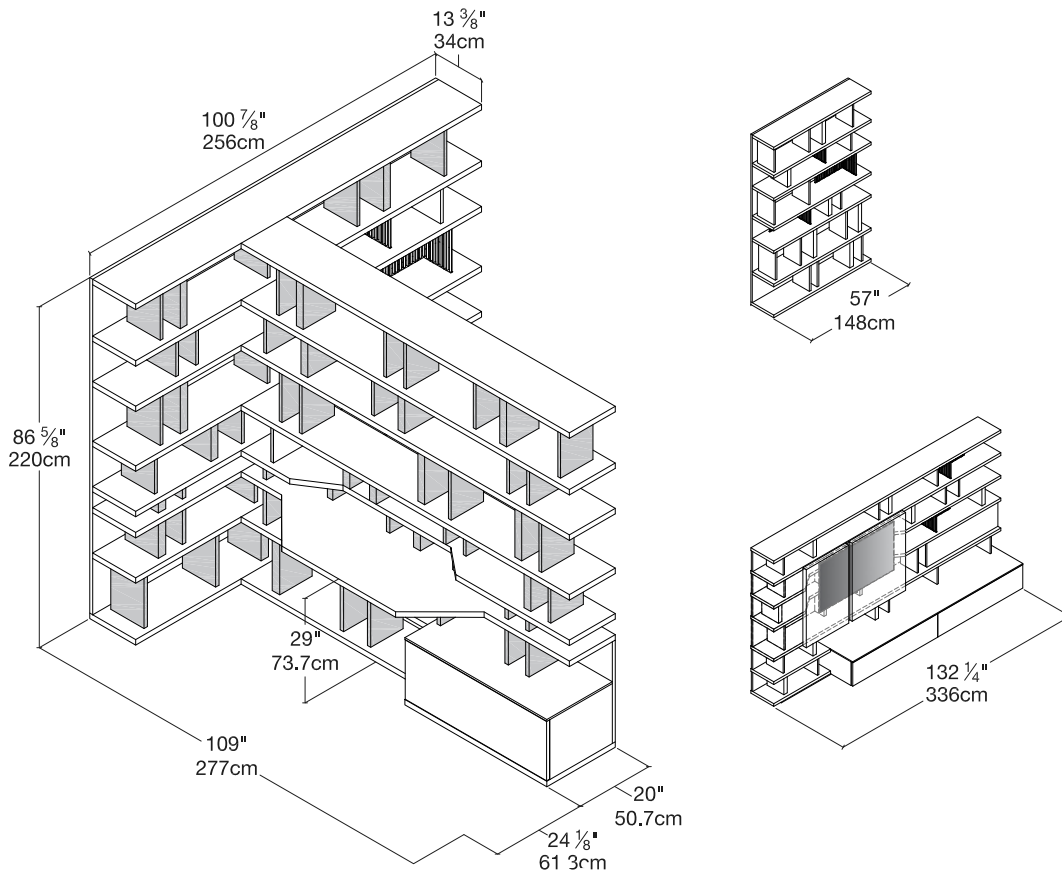

Shelving Units

Wall-Mounted Shelving System

Libreria

Toronto
Vancouver
San Francisco
Seattle
Calgary
Los Angeles
New York City

SAMPLE COMPOSITIONS

FINISHES

OPTIONS

Infinite configurations and sizes available. Contact a showroom for your custom solution.
Optional Features: Drawers for media components, desk, sliding panel to conceal TV, storage cabinets, metal grills between shelves, LED lighting.