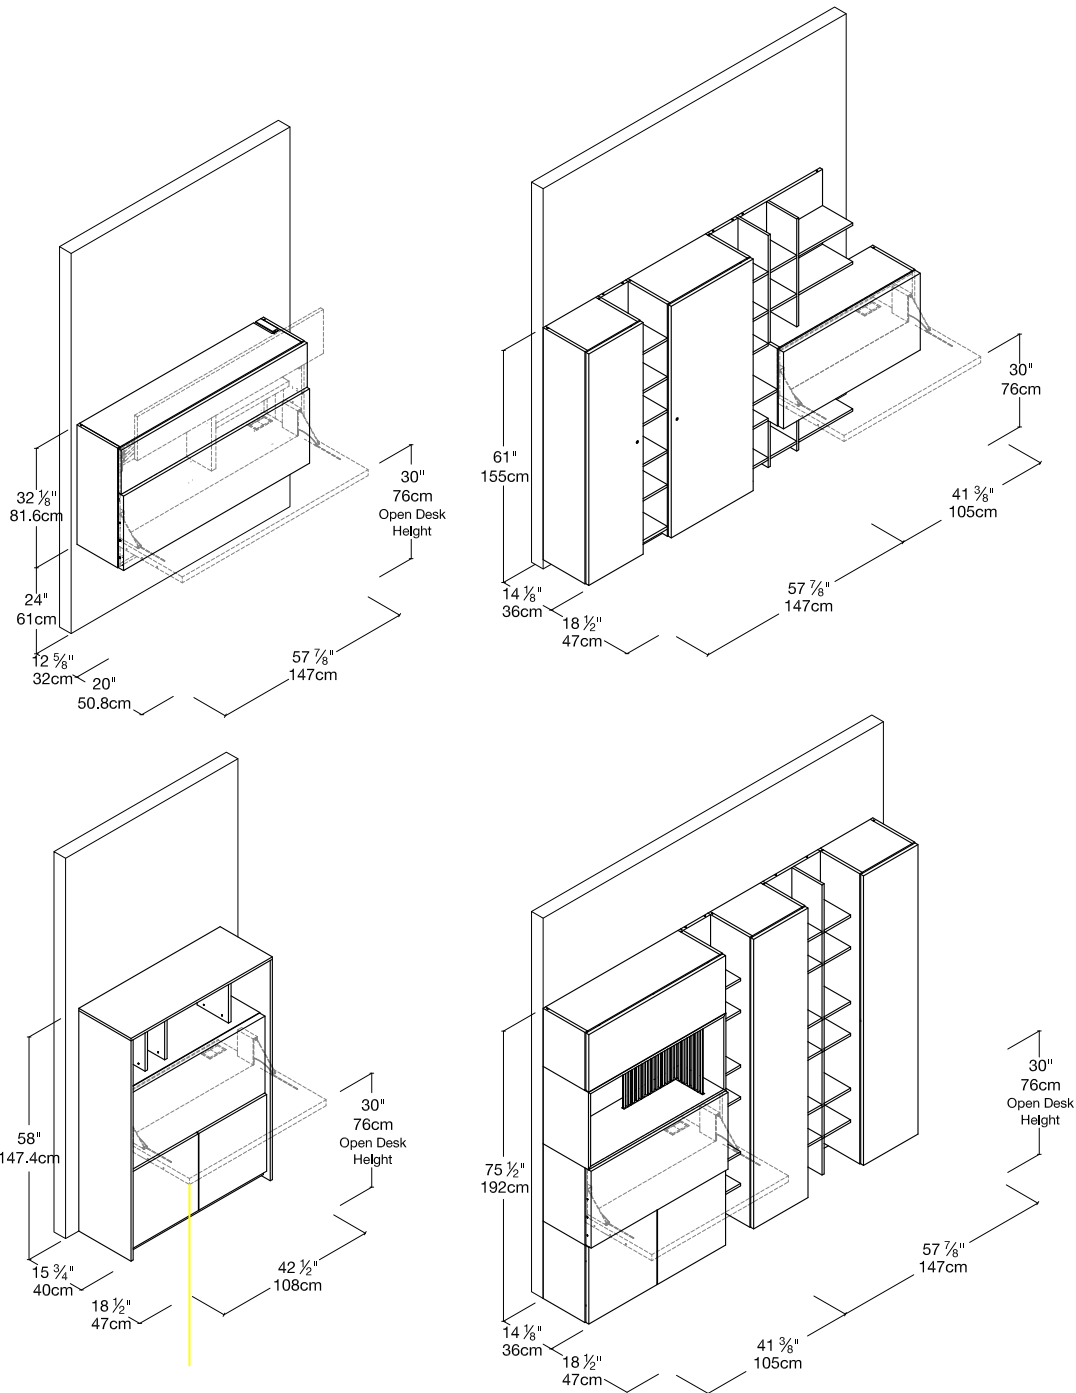

Flip-Down Desk Units

Wall-Mounted Desks

Flip-Down Desk Units

Toronto
Vancouver
San Francisco
Seattle
Calgary
Los Angeles
New York City

SAMPLE COMPOSITIONS

OPTIONS

Available in a wide variety of wood, matte, and glossy lacquered finishes. Infinite configurations and sizes available. Contact a showroom for your custom solution. Optional Features: Hidden desk, hidden bar, closed cabinets, back panels.