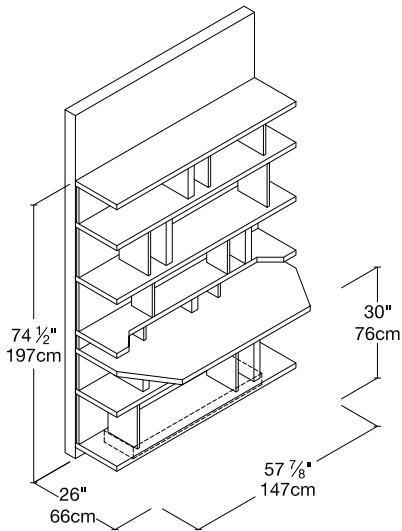

Custom Desk Units

Wall-Mounted Custom Desks

Custom Desk Units

Toronto
Vancouver
San Francisco
Seattle
Calgary
Los Angeles
New York City

SAMPLE COMPOSITIONS

OPTIONS

Available in a wide variety of wood, matte, and glossy lacquered finishes. Infinite configurations and sizes available. Contact a showroom for your custom solution. Optional Features: Hidden desk, hidden bar, closed cabinets, back panels.