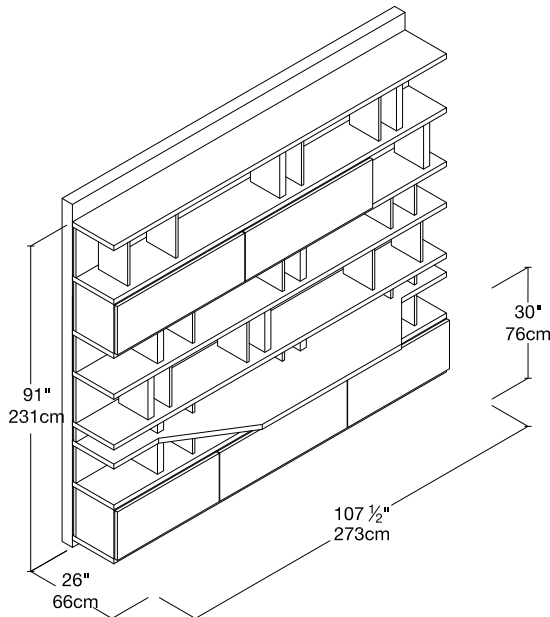

Custom Desk Units

Wall-Mounted Custom Desks

Custom Desk Units

Toronto
Vancouver
San Francisco
Seattle
Calgary
Los Angeles
New York City

SAMPLE COMPOSITIONS

OPTIONS

Available in a wide variety of wood, matte, and glossy lacquered finishes. Infinite configurations and sizes available. Contact a showroom for your custom solution. Optional Features: Hidden desk, hidden bar, closed cabinets, back panels.