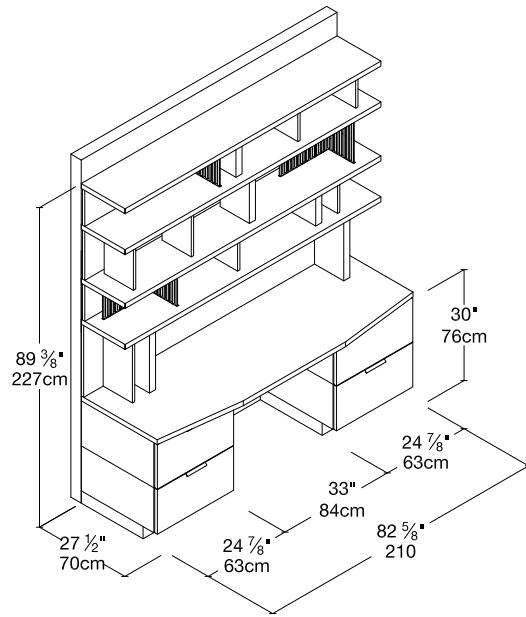

Custom Desk Units

Wall-Mounted Custom Desks

Custom Desk Units

Toronto
Vancouver
San Francisco
Seattle
Calgary
Los Angeles
New York City

SAMPLE COMPOSITIONS

OPTIONS

Available in a wide variety of wood, matte, and glossy lacquered finishes. Infinite configurations and sizes available. Contact a showroom for your custom solution. Optional Features: Hidden desk, hidden bar, closed cabinets, back panels.