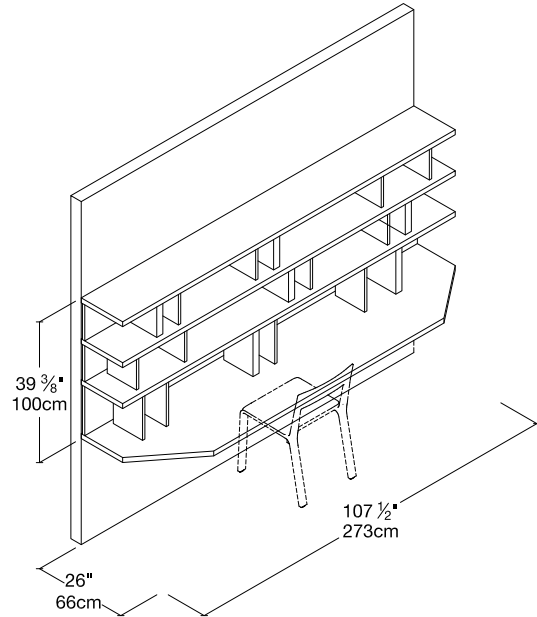

Custom Desk Units

Wall-Mounted Custom Desks

Custom Desk Units

Toronto
Vancouver
San Francisco
Seattle
Calgary
Los Angeles
New York City

SAMPLE COMPOSITIONS

OPTIONS

Available in a wide variety of wood, matte, and glossy lacquered finishes. Infinite configurations and sizes available. Contact a showroom for your custom solution. Optional Features: Hidden desk, hidden bar, closed cabinets, back panels.