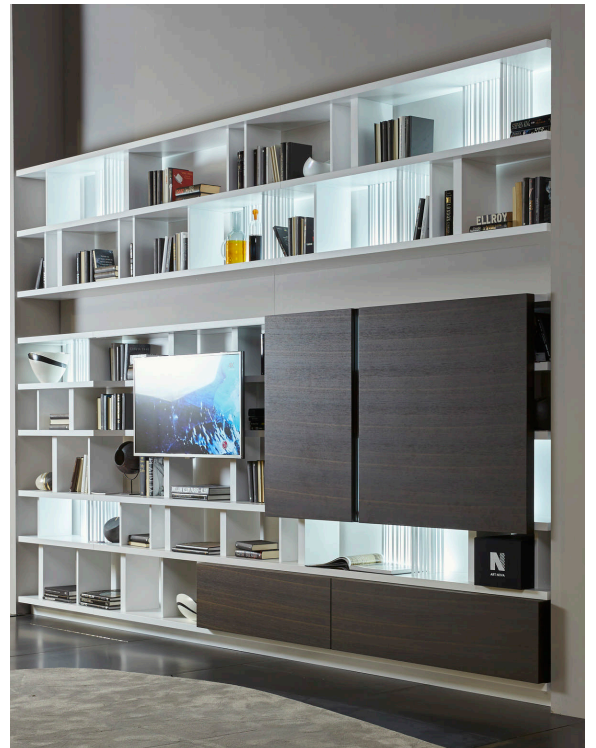

Sliding-Panel Media Units

Shelving Unit with Hidden TV

Sliding-Panel Media Units

SAMPLE COMPOSITIONS

OPTIONS

Available in a wide variety of wood, matte, and glossy lacquered finishes. Infinite configurations and sizes available. Contact a showroom for your custom solution. Optional Features: Hidden desk, hidden bar, closed cabinets, back panels.