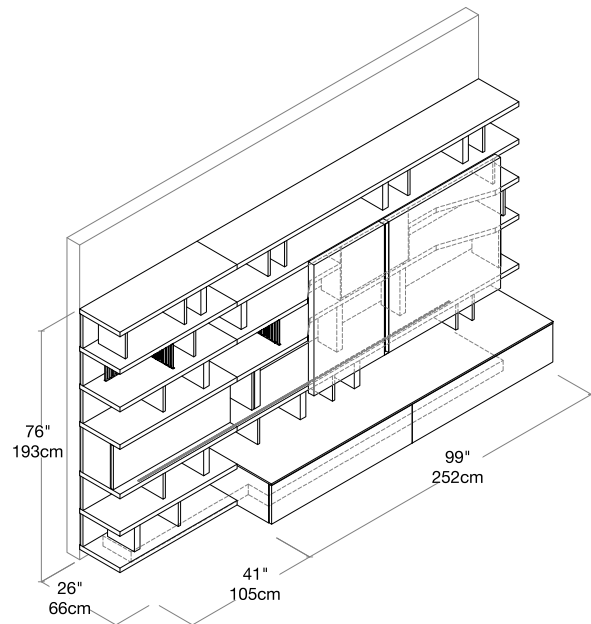

Sliding-Panel Media Units

Shelving Unit with Hidden TV

Sliding-Panel Media Units

SAMPLE COMPOSITIONS

OPTIONS

Available in a wide variety of wood, matte, and glossy lacquered finishes. Infinite configurations and sizes available. Contact a showroom for your custom solution. Optional Features: Hidden desk, hidden bar, closed cabinets, back panels.