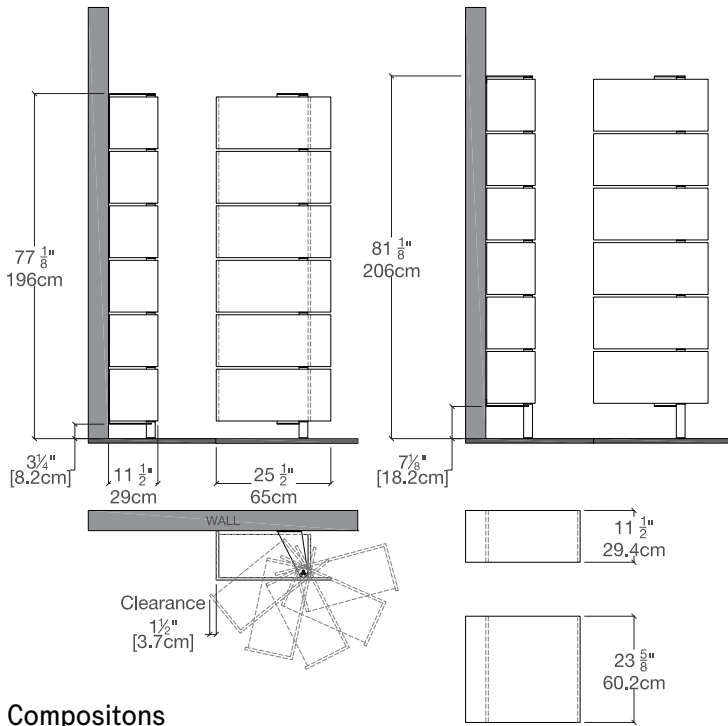

Giralot

Calgary
Vancouver
Mexico City

Los Angeles
Seattle
Toronto

New York City
Washington, D.C.
San Francisco

SPECS