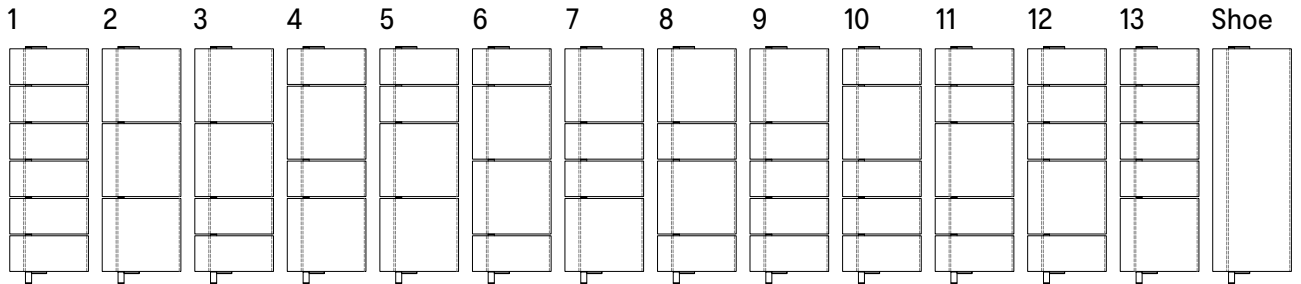

Giralot

Storage Unit or Office

Giralot

Calgary
Vancouver
Mexico City

Los Angeles
Seattle
Toronto

New York City
Washington, D.C.
San Francisco

SPECS

Compositons

ACCESSORIES

- Clothing Hooks
- Umbrella Stand
- Shoe Holder
- Anti Rollover Barrier
- Containers
- Bottle Stands
- Shelves

Giralot Office
-Pull-Out Laptop Shelf

FINISHES

Available in left or right opening.