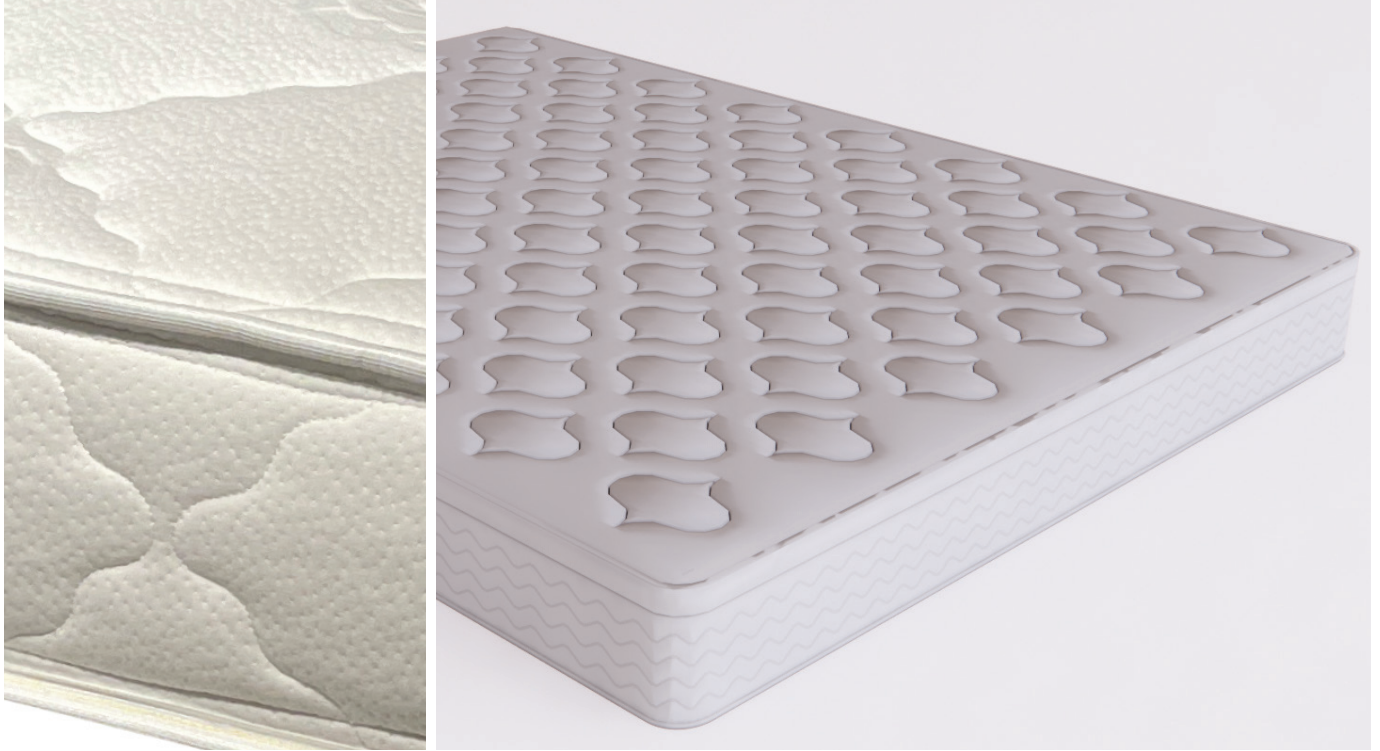

Smart Memory

Mattress

ABOUT SMART MEMORY

Specially designed for our Clei wall beds, our Smart Memory Mattress features 2" of Memory Gel Foam and a CertiPUR high-density foam core. The breathable, 100% organic cotton cover is equipped with innovative ECONANOSHIELD technology, making it stain-resistant, antimicrobial, and water and oil-repellent, wicking away moisture for a supremely comfortable sleep.

FEATURES:

- Medium Firm Comfort
- 100% Organic Cotton Cover with ECONANOSHIELD technology
- Antimicrobial, Antibacterial, & Hypoallergenic
- Breathable & Odor Resistant
- Water & Oil Repellent
- Durable & Resistant to Pilling
- Eco-Friendly & Health-Conscious
- CFR 1632 Compliant
- Reversible