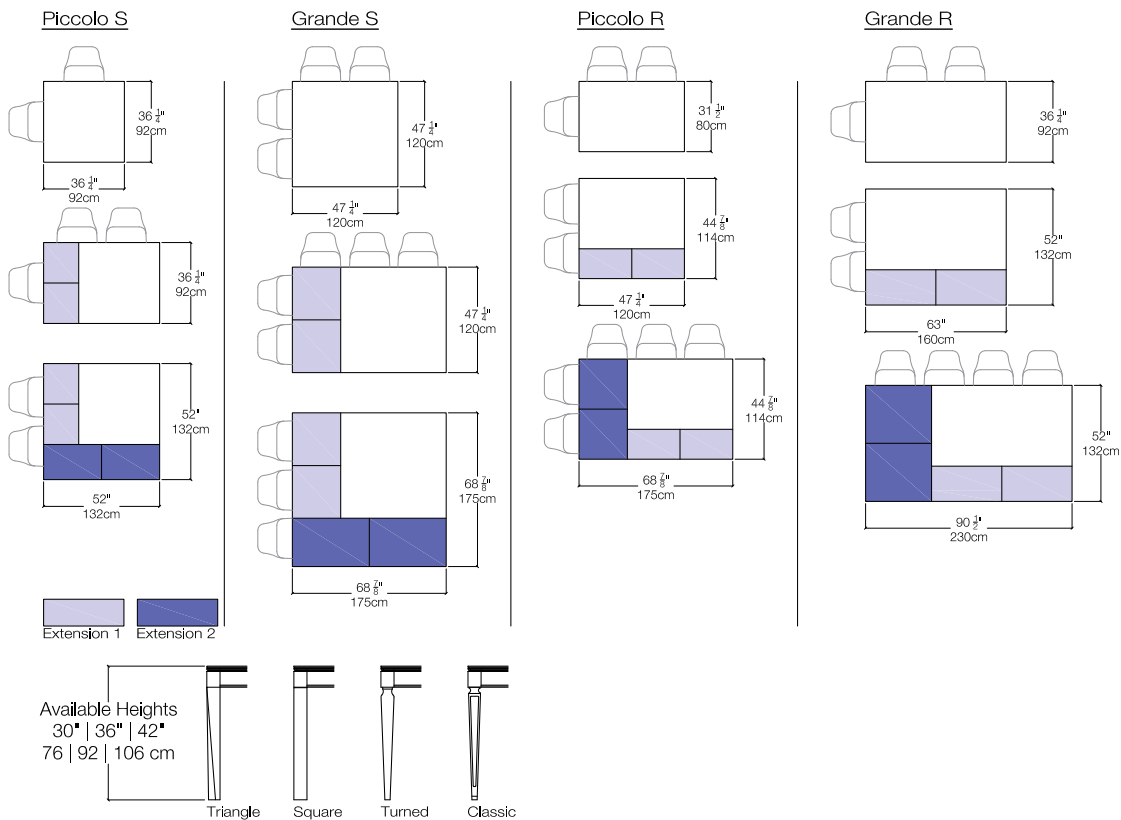

Plurimo

Dual-Direction Extendable Table

Plurimo

SPECS

FINISHES

Cement – top only. (not applicable to Grande R)
RAL color options also available.