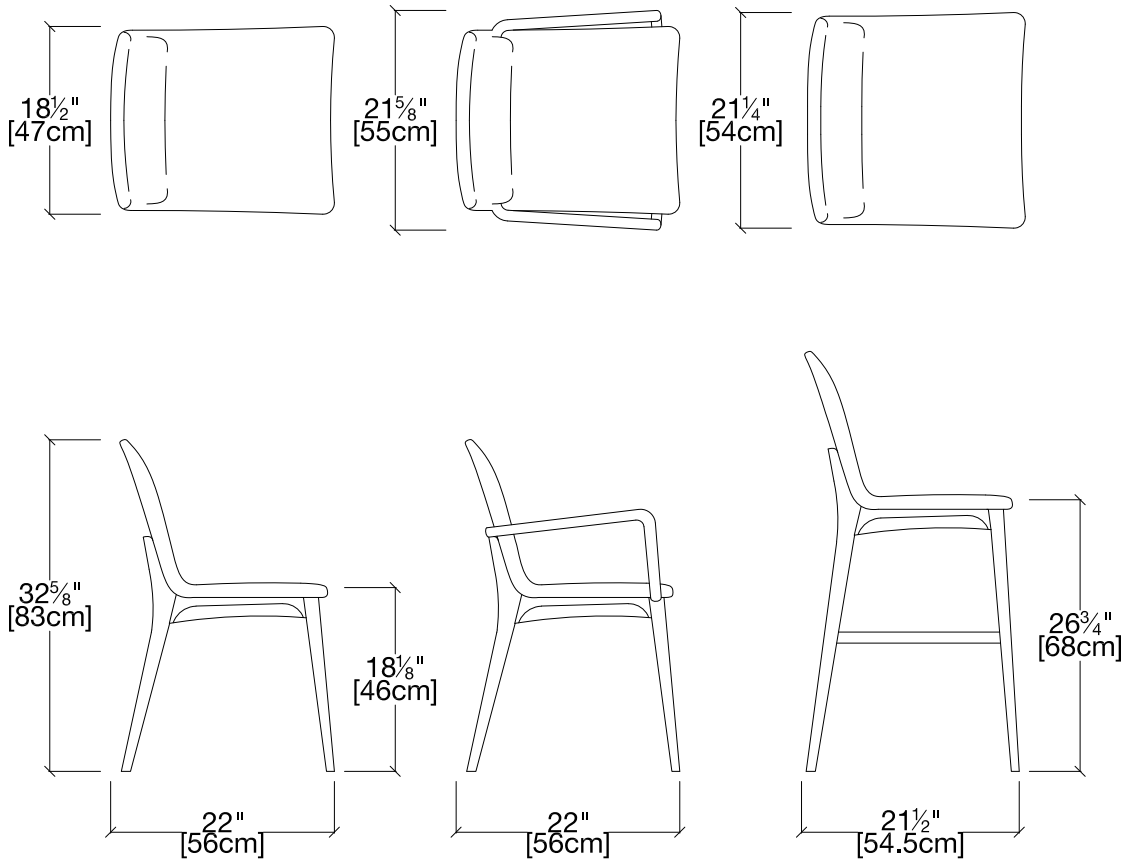

Ellen

Chair, Armchair, or Barstool

Ellen

SPECS

FINISHES

OPTIONS

Frame and legs available in stained or lacquered ash.
Seat and back available in a variety of leathers, eco-leathers, or fabric.