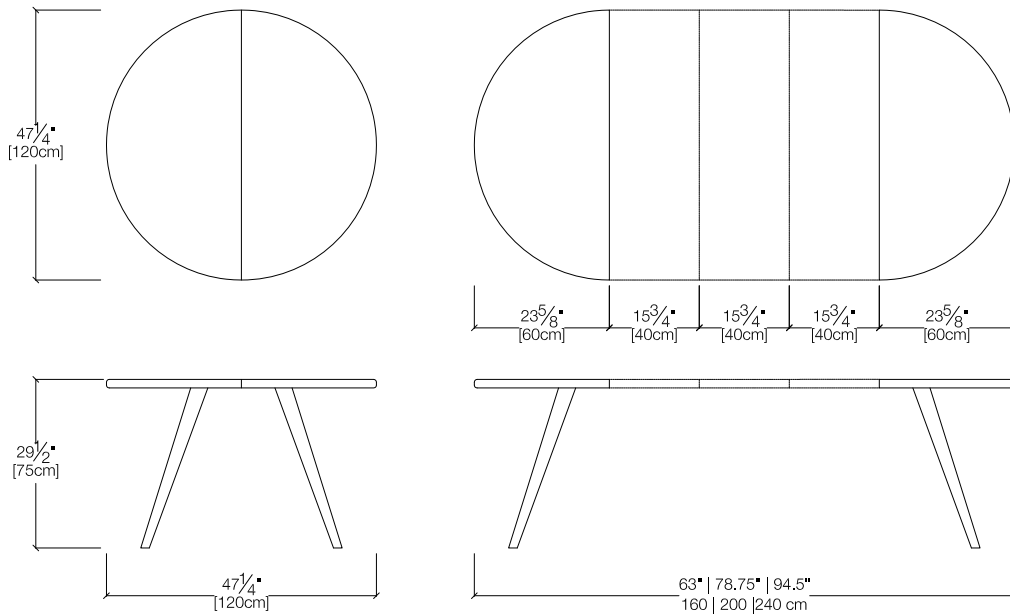

Elegance

Extendable Circular Table

Elegance

SPECS

FINISHES

Choice of 1, 2 or 3 extension leaves.