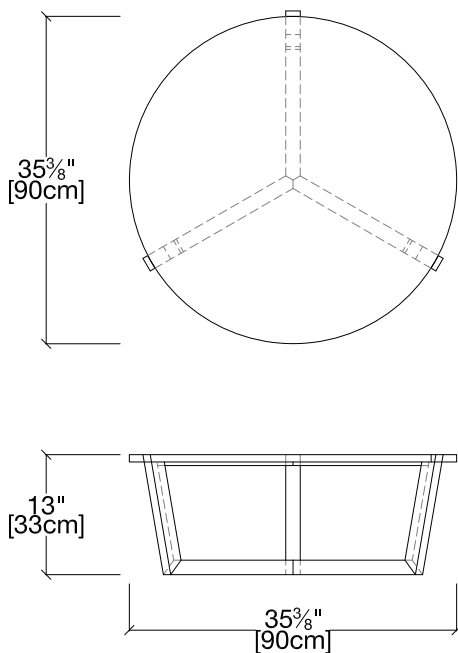

Denny

Coffee and Side Tables

Denny

SPECS

FINISHES

WG
Ash Stained
Wenge

NK
Canaletto
Walnut

TN
Ash Stained
Black