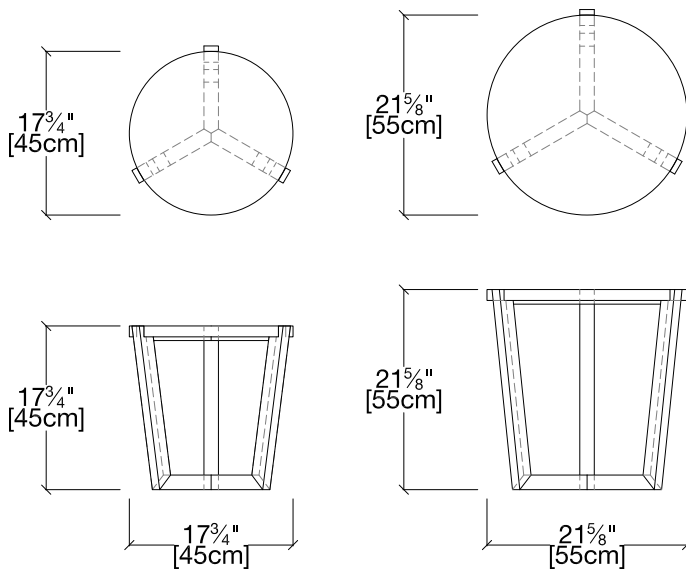

Denny

Coffee and Side Tables

Denny

SPECS

FINISHES

WG
Ash Stained
Wenge

NK
Canaletto
Walnut

TN
Ash Stained
Black