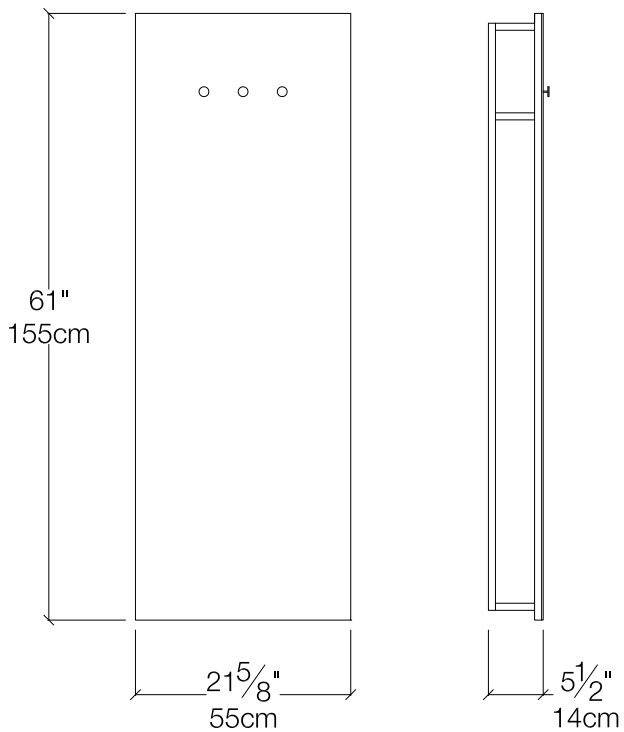

Box

Vertical or Horizontal Storage Mirror for Extendible Leaves

Box

SPECS

FINISHES

White melamine, with mirror and three satin finished metal hooks.

Calgary
Vancouver
Mexico City
Los Angeles
Seattle
Toronto
New York City
Washington, D.C.
San Francisco