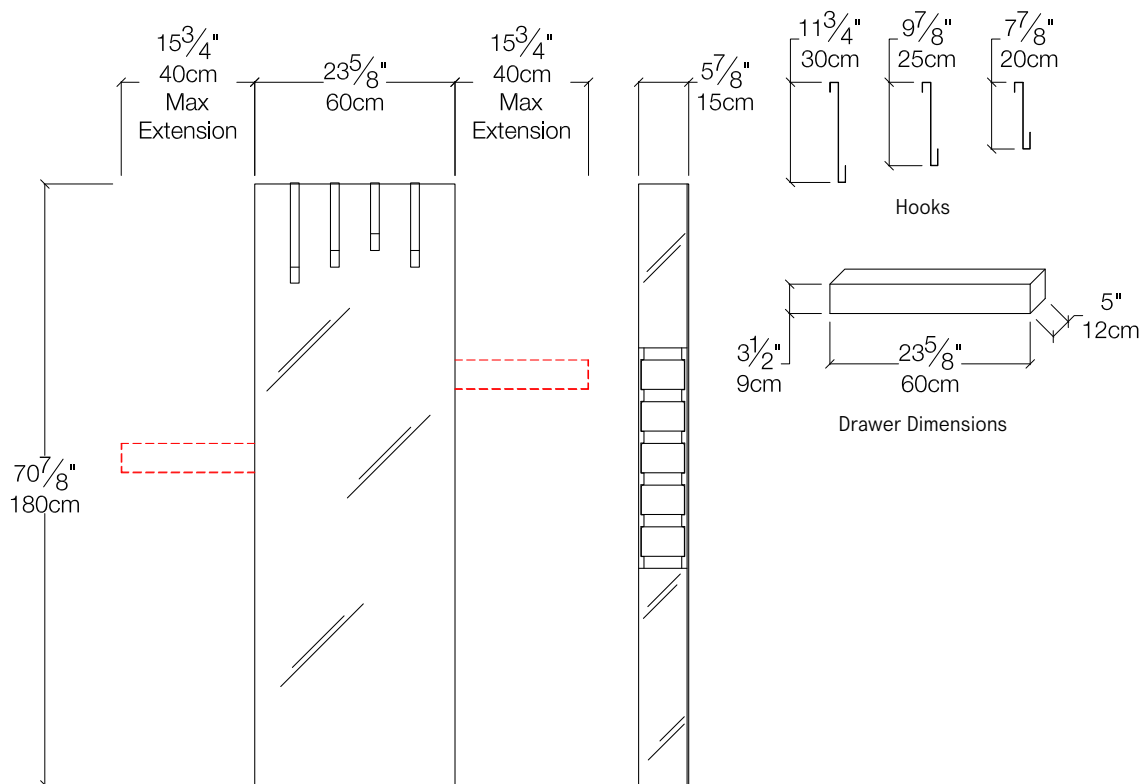

Betty

Wall Mirror and Organizer

Resource

Betty

Calgary
Vancouver
Mexico City

Los Angeles
Seattle
Toronto

New York City
Washington, D.C.
San Francisco

SPECS

OPTIONS

Drawers in metal and lacquered white.
Structure in lacquered white clad with full-length mirror.
Includes 4 coat hanger hooks, 5 sliding drawers that extend up to 16" | 40cm (drawers are fully removable to accommodate larger objects), wall mount fixing system.