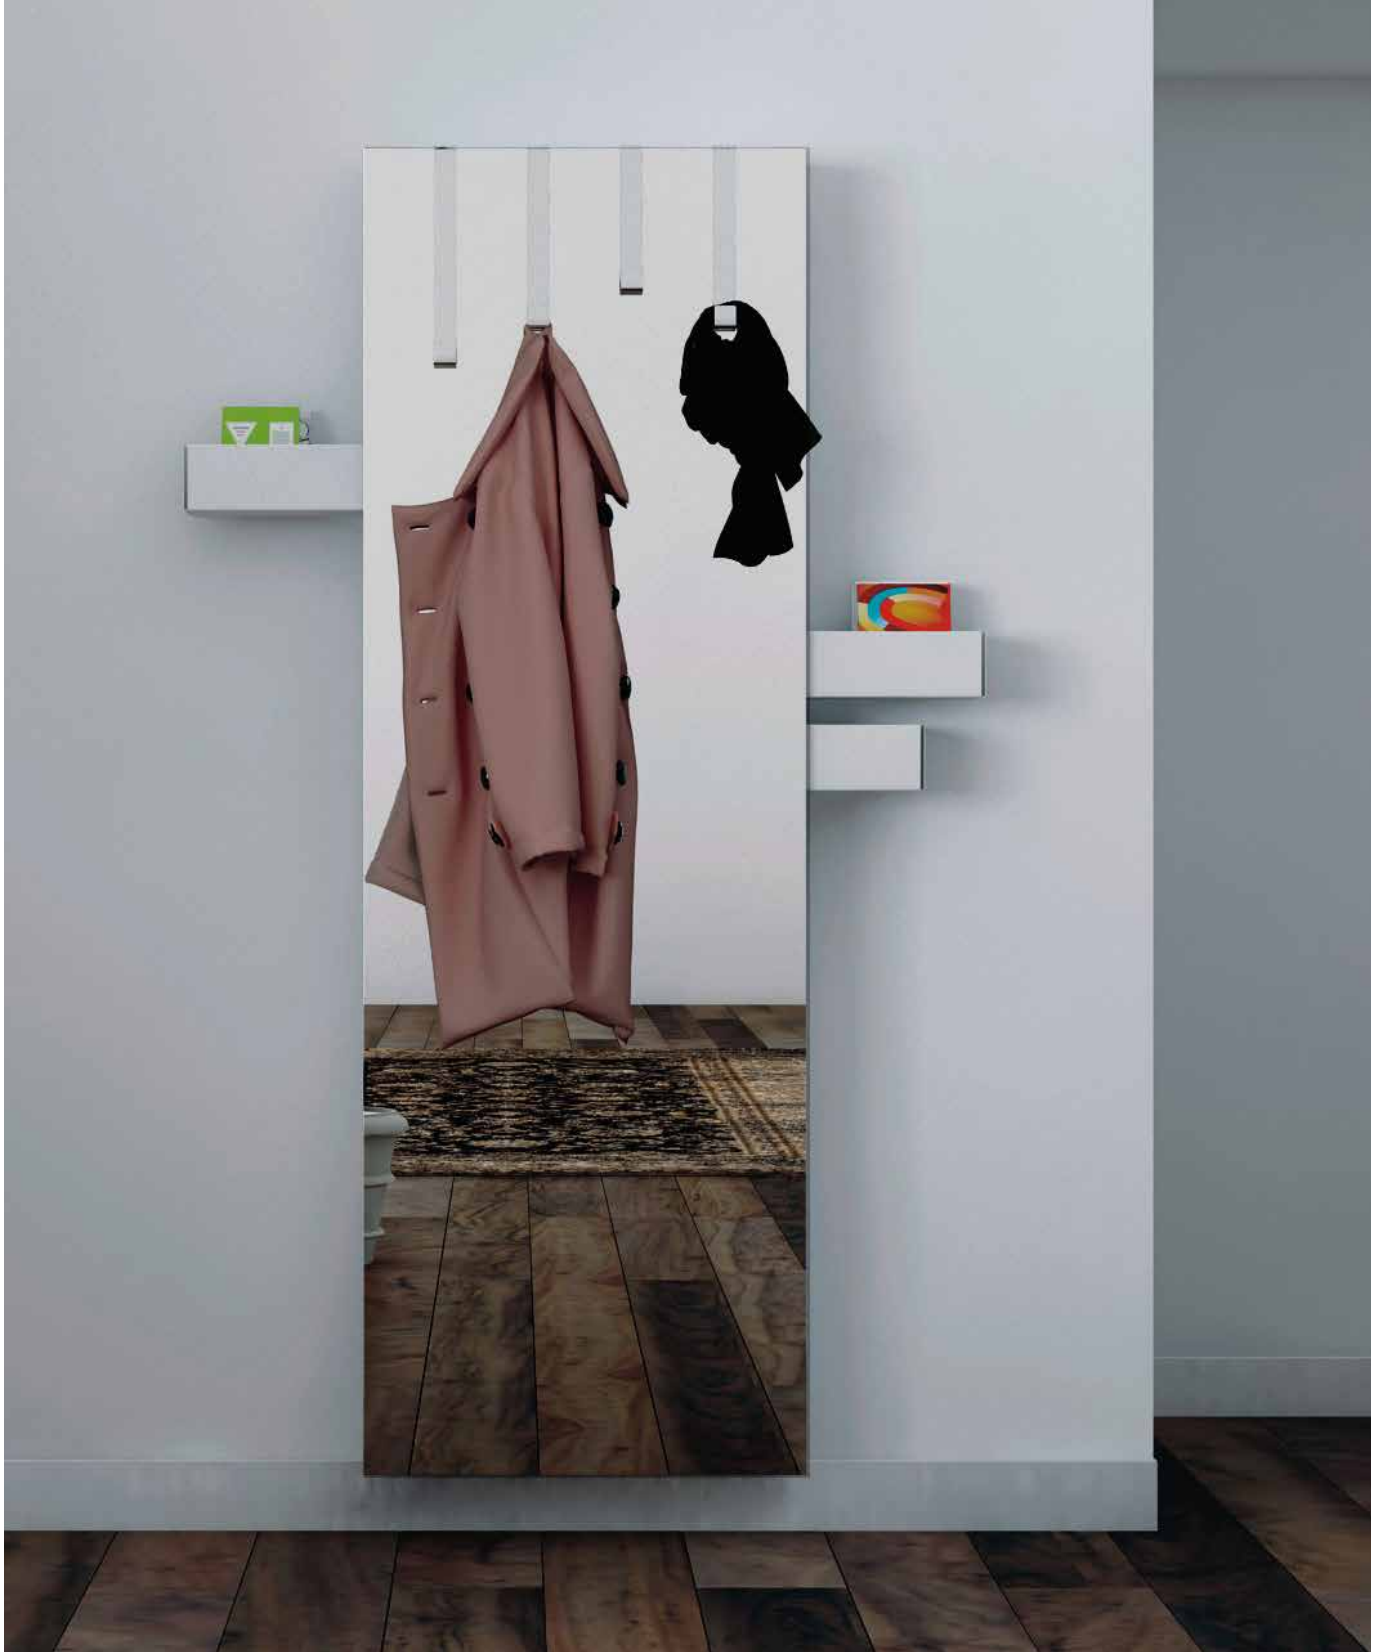

Betty

Wall Mirror and Organizer

Resource

Betty

Calgary
Vancouver
Mexico City

Los Angeles
Seattle
Toronto

New York City
Washington, D.C.
San Francisco

SPECS

OPTIONS

Drawers in metal and lacquered white.
Structure in lacquered white clad with full-length mirror.
Includes 4 coat hanger hooks, 5 sliding drawers that extend up to 16" | 40cm (drawers are fully removable to accommodate larger objects), wall mount fixing system.