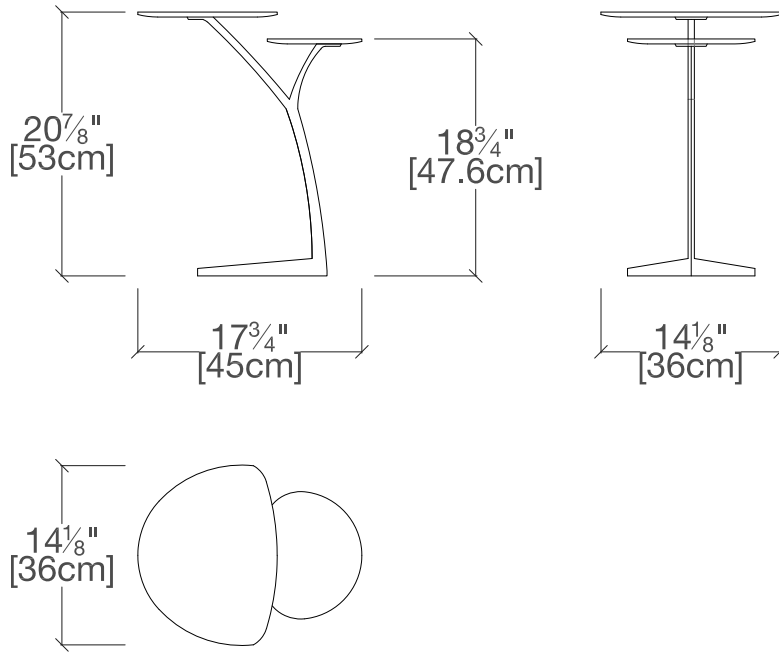

Portello

Occasional Table

Portello

SPECS

FINISHES

Top: MDF lacquered, solid oak, solid walnut, or mixed MDF lacquered/oak/walnut.
Base: Polished aluminum, epoxy/lacquered aluminum or RAL colors.