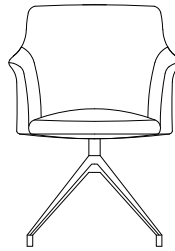

Mara

Dining / Office Chair

Mara

SPECS

Palo
Wood Legs

Outline
Sled Leg

Cruz
Swivel

Twist
Swivel with Casters