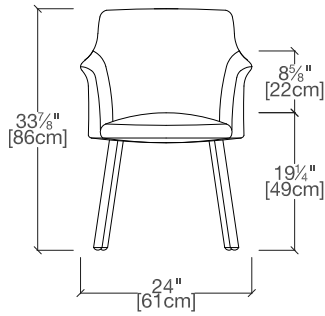

Mara

Dining / Office Chair

Mara

SPECS

Palo
Wood Legs

Outline
Sled Leg

Cruz
Swivel

Twist
Swivel with Casters