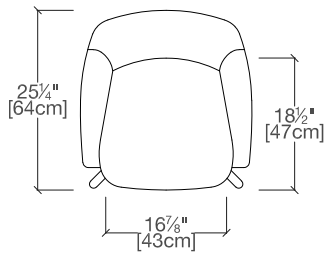

Mara

Dining / Office Chair

Mara

SPECS

Palo
Wood Legs

Outline
Sled Leg

Cruz
Swivel

Twist
Swivel with Casters