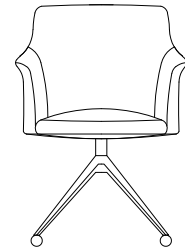

Mara

Dining / Office Chair

Mara

SPECS

Palo
Wood Legs

Outline
Sled Leg

Cruz
Swivel

Twist
Swivel with Casters