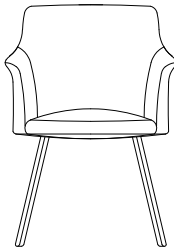

Mara

Dining / Office Chair

Mara

SPECS

Palo
Wood Legs

Outline
Sled Leg

Cruz
Swivel

Twist
Swivel with Casters