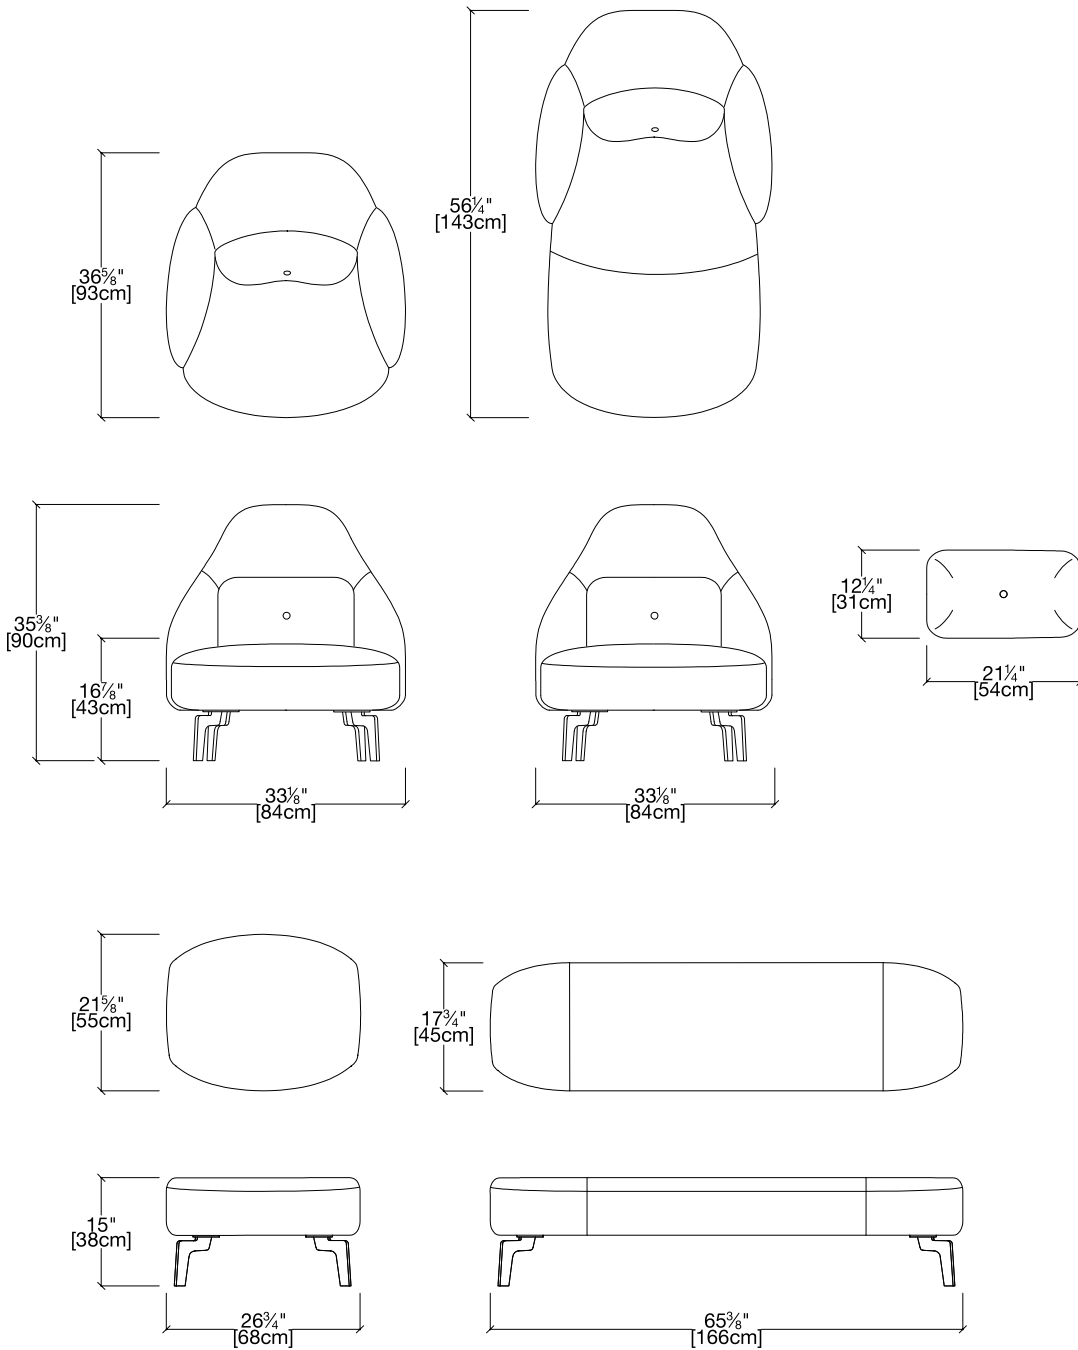

SPECS

FINISHES

Base available in all epoxy colors. Also available in black nickel and all lacquer colors. Available in a wide range of fabrics, leathers or COM. Decorative stitching offered in any color: tone-on-tone or contrasting. Patterned fabrics not recommended for this chair.