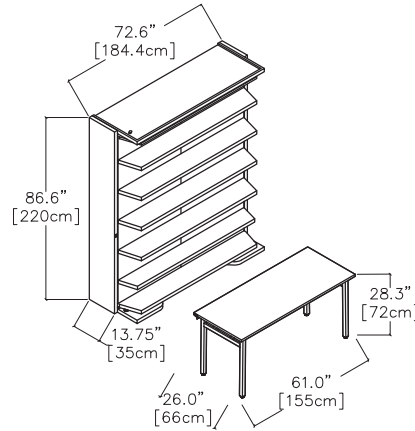

LGM 2.0 Book Table Free