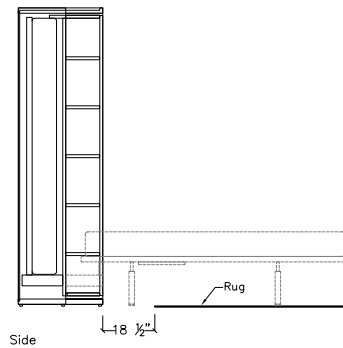

LGM 2.0 Doors

Open Wall Bed Dimensions for All LGM 2.0 Versions

FINISHES / OPTIONS

Standard: extending night table. Components available in a wide variety of VOC-free matte lacquers, melamine finishes, wood veneer finishes, fabrics, and leathers. Three exclusive mattress options. Mattress dimensions are 59" x 76" x 7" | 150 x 195 x 18 cm. Headboard upholstered in fabric or leather. Cannot be installed on carpets or area rugs, if using an area rug it should be placed a minimum of 18 1/2" from the front edge of the LGM.