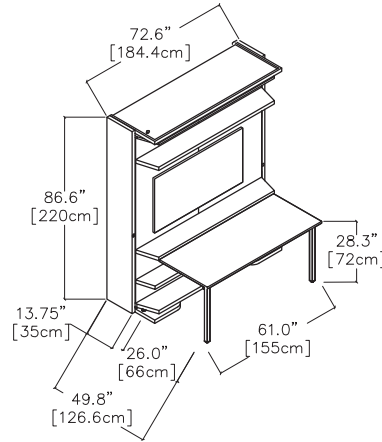

LGM 2.0

Rotating Bookshelf /
Queen Wall Bed with Optional Table

LGM 2.0

Toronto
Vancouver
San Francisco
Seattle
Calgary
Los Angeles
New York City

SPECS

LGM 2.0 TV

LGM 2.0 TV Table

LGM 2.0 TV Table Free

LGM 2.0 Doors

Open Wall Bed Dimensions for All LGM 2.0 Versions

FINISHES / OPTIONS

Standard: extending night table. Components available in a wide variety of VOC-free matte lacquers, melamine finishes, wood veneer finishes, fabrics, and leathers. Three exclusive mattress options. Mattress dimensions are 59" x 76" x 7" | 150 x 195 x 18 cm. Headboard upholstered in fabric or leather. Cannot be installed on carpets or area rugs, if using an area rug it should be placed a minimum of 18 1/2" from the front edge of the LGM.