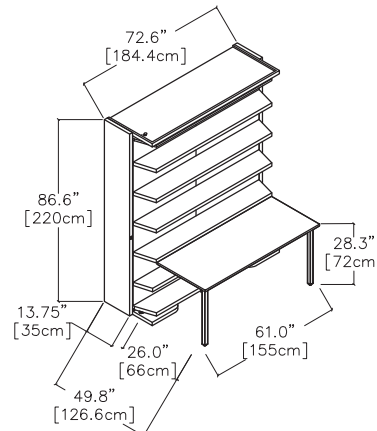

LGM 2.0 Book Table