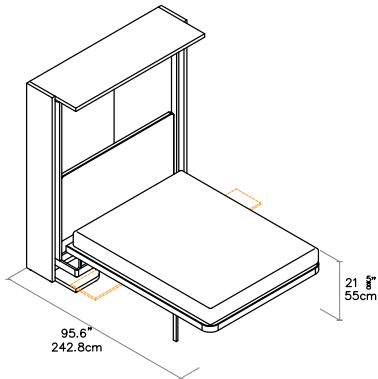

LGM 2.0 Doors

Open Wall Bed Dimensions for All LGM 2.0 Versions

FINISHES / OPTIONS

Standard: extending night table. Components available in a wide variety of VOC-free matte lacquers, melamine finishes, wood veneer finishes, fabrics, and leathers. Three exclusive mattress options. Mattress dimensions are 59" x 76" x 7" | 150 x 195 x 18 cm. Headboard upholstered in fabric or leather. Cannot be installed on carpets or area rugs, if using an area rug it should be placed a minimum of 18 1/2" from the front edge of the LGM.