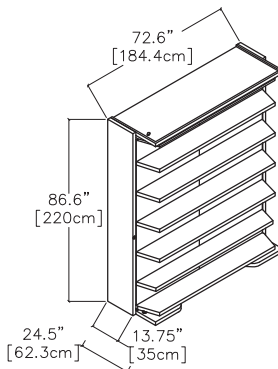

LGM 2.0 Book