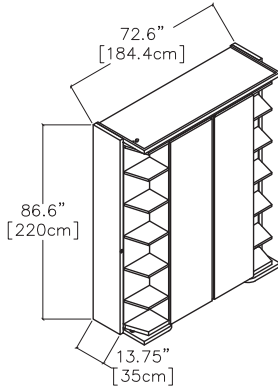

LGM 2.0 Doors

Open Wall Bed Dimensions for All LGM 2.0 Versions

FINISHES / OPTIONS

Standard: extending night table. Components available in a wide variety of VOC-free matte lacquers, melamine finishes, wood veneer finishes, fabrics, and leathers. Three exclusive mattress options. Mattress dimensions are 59" x 76" x 7" | 150 x 195 x 18 cm. Headboard upholstered in fabric or leather. Cannot be installed on carpets or area rugs, if using an area rug it should be placed a minimum of 18 1/2" from the front edge of the LGM.