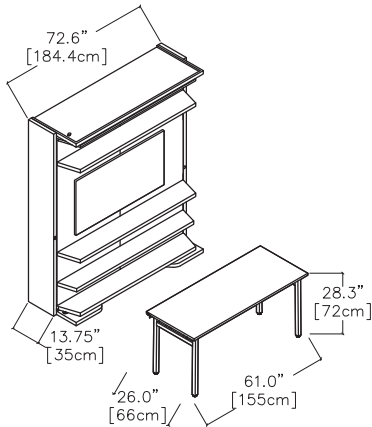

LGM 2.0

Rotating Bookshelf /
Queen Wall Bed with Optional Table

LGM 2.0

Toronto
Vancouver
San Francisco
Seattle
Calgary
Los Angeles
New York City

SPECS

LGM 2.0 TV

LGM 2.0 TV Table

LGM 2.0 TV Table Free

LGM 2.0 Doors

Open Wall Bed Dimensions for All LGM 2.0 Versions

FINISHES / OPTIONS

Standard: extending night table. Components available in a wide variety of VOC-free matte lacquers, melamine finishes, wood veneer finishes, fabrics, and leathers. Three exclusive mattress options. Mattress dimensions are 59" x 76" x 7" | 150 x 195 x 18 cm. Headboard upholstered in fabric or leather. Cannot be installed on carpets or area rugs, if using an area rug it should be placed a minimum of 18 1/2" from the front edge of the LGM.