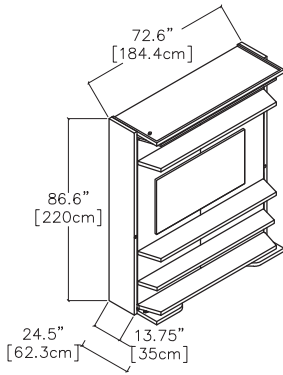

LGM 2.0

Rotating Bookshelf /
Queen Wall Bed with Optional Table

LGM 2.0

Toronto
Vancouver
San Francisco
Seattle
Calgary
Los Angeles
New York City

SPECS

LGM 2.0 TV

LGM 2.0 TV Table

LGM 2.0 TV Table Free

LGM 2.0 Doors

Open Wall Bed Dimensions for All LGM 2.0 Versions

FINISHES / OPTIONS

Standard: extending night table. Components available in a wide variety of VOC-free matte lacquers, melamine finishes, wood veneer finishes, fabrics, and leathers. Three exclusive mattress options. Mattress dimensions are 59" x 76" x 7" | 150 x 195 x 18 cm. Headboard upholstered in fabric or leather. Cannot be installed on carpets or area rugs, if using an area rug it should be placed a minimum of 18 1/2" from the front edge of the LGM.