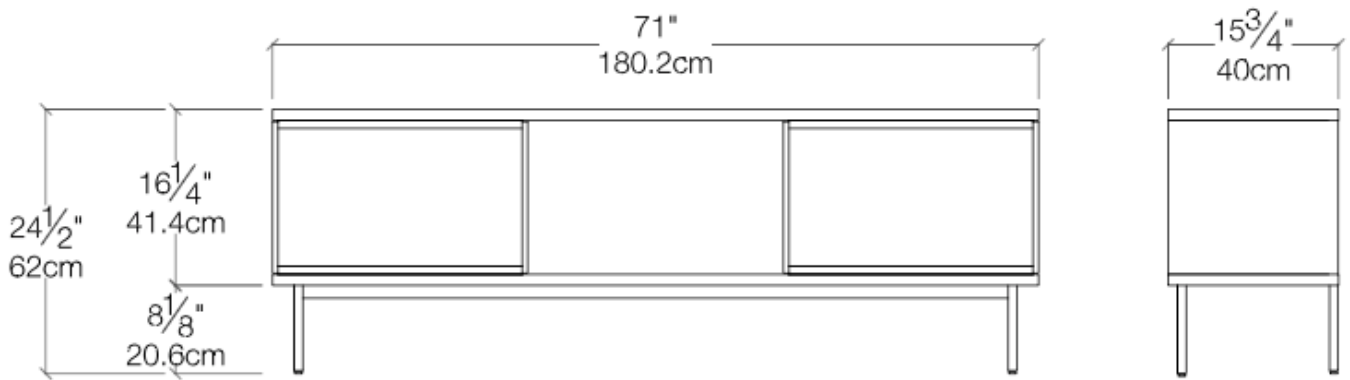

## Description:

Freestanding open shelving unit with rolling cart and closed bar cabinet. Can be used as a room divider.

**Dimensions:** 239cm W x 35.5cm D x 189.5cm H

**Finish:** Walnut Wood and Ebony Stained Oak Wood, Black metal frame

## Description:

Freestanding sideboard with three compartments, resting on height adjustable feet.

**Dimensions:** 108cm W x 40cm D x 62cm H

**Finish:** Ebony Stained Oak Wood, Lacquer Sand

Retail Price: \$3,265