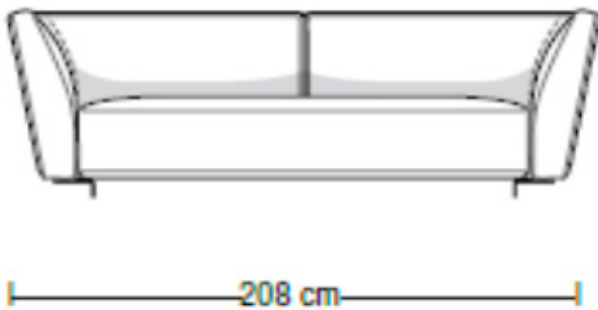

Cloud Sofa

Vancouver Floor Model (SH)

Description:

Comfortable, limited edition sofa with plush cushions and contrasting fabric on inner and outer shell.

Dimensions: 208cm W x 104cm D x 75cm H

Finish: Kassal cat. G, cushions in Kassal 59/Gondar 9

Retail Price: $11,720

Discount price (50% off): $5,860