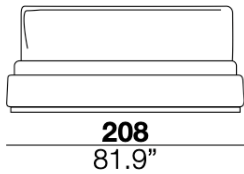

Thin Storage Bed

Vancouver Floor Model (WH)

Description:

Leather king sized bed with storage space underneath the mattress. Comes with two nightstands and a three drawer dresser, upholstered in matching leather.

Dimensions: bed at 208cm W x 222cm D x 31cm H / nightstands at 50cm W x 52cm D x 48cm H / dresser at 130.2cm W x 52cm D x 58cm H

Finish: Leather Romana (cream) 102

Retail Price: $24,865

Discount price (75% off): $6,215

*delivery and installation available only for metro Vancouver area at $650