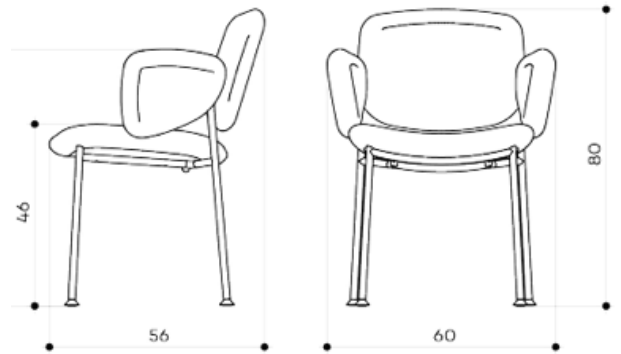

Macka Chair

Vancouver Floor Model (SH)

Description:

Macka is a dining chair with plush arms and backrest for a comfortable dining experience. Sold as a set of two.

Dimensions: 59cm W x 55cm D x 46/80cm H

Finish: St. Moritz 038 Wool seat, Nickel legs

Retail Price: $4,140

Discount price (50% off): $2,070

*price is for the set of two