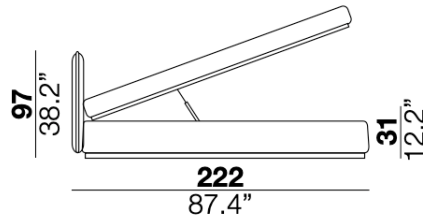

Thin Storage Bed

Vancouver Floor Model (WH)

Description:

Leather king sized bed with storage space underneath the mattress. Comes with two nightstands and a three drawer dresser, upholstered in matching leather.

Dimensions: bed at 208cm W x 222cm D x 31cm H / nightstands at 50cm W x 52cm D x 48cm H / dresser at 130.2cm W x 52cm D x 58cm H

Finish: Leather Romana (cream) 102

Retail Price: $24,865

Discount price (75% off): $6,215

*delivery and installation available only for metro Vancouver area at $650