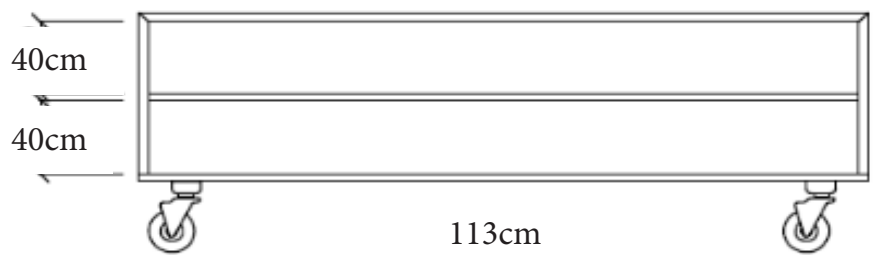

Como Basso

Vancouver Floor Model (SH)

Description:

Tempered glass coffee table on casters for easy movement, and leather drawers which can be used as trays.

Dimensions: 113cm W x 45cm H

Finish: Tempered glass, brown leather drawers

Retail Price: $5,405

Discount price (75% off): $1,350