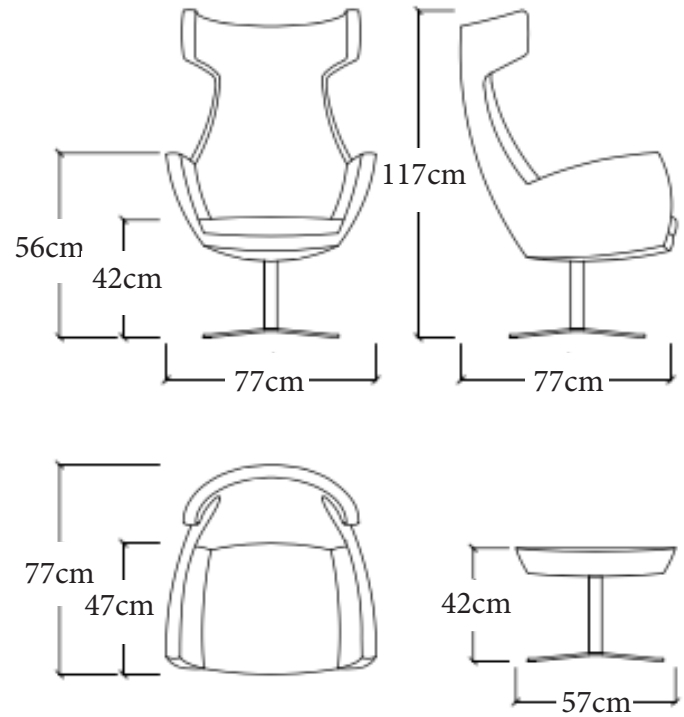

Gentleman Chair and Ottoman

Vancouver Floor Model (SH)

Description:

The Gentleman lounge chair features a high backrest and swivel base, and comes with matching ottoman.

Dimensions: 77cm W x 77cm D x 117cm H

Finish: Leather Prestige Camoscio 27

Retail Price: $6,320

Discount price (60% off): $2,530