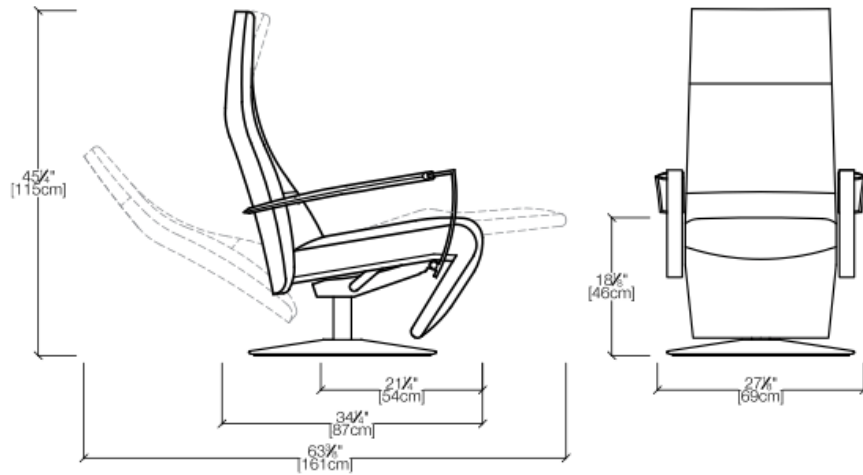

Cascade Recliner

Vancouver Floor Model (SH)

Description:

The Cascade has dual movement meaning the backrest and footrest can move separately for ultimate comfort.

Dimensions: 69cm W x 87cm D x 115cm H

Finish: Leather Konia (deep grey) seat, Chrome base and arms

Retail Price: $10,455

Discount price (50% off): $5,230