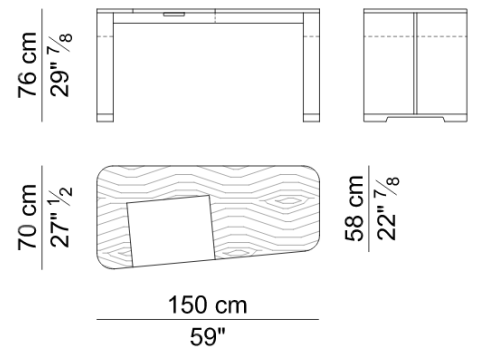

Artur & Garbo

Vancouver Floor Model (SH)

Description:

Desk with asymmetric lines and storage compartment. Matching executive office chair with swivel mechanism.

Dimensions: 150cm W x 68cm D x 76cm H

Finish: Walnut wood veneer, Full Grain Leather

Retail Price: $25,090

Discount price (65% off): $8,780