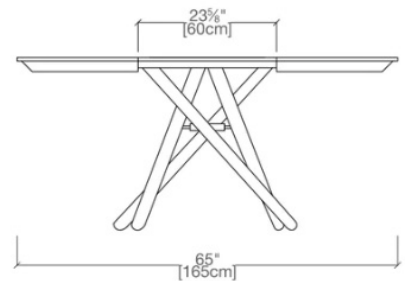

## Description:

Height adjustable dining table, great for two people.

**Dimensions:** 110cm diameter x 47/75cm H

**Finish:** Juta Wood W06 top, White M24 base

Retail Price: \$1,870

Discount price (40% off): \$1,120

## Description:

Dining table with unique extension mechanism that allows the table to expand both in width and depth.

**Dimensions:** 120/175cm W x 80/114cm D x 75cm H

**Finish:** Open Pore Lacquer Cemento top, Walnut Wood leaves and legs

## Description:

Height adjustable, expanding coffee-to-dining table with a self-storing extension leaf. Can seat up to six people.

**Dimensions:** 105cm diameter x 36 H adjusts to 165cm W x 75cm H

**Finish:** White Markless Glass G04 top with Melamine White leaf and White Lacquered base