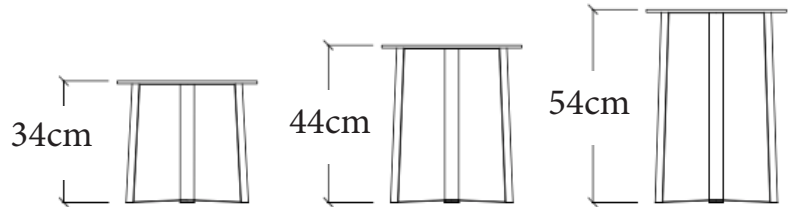

Basket Tables

Vancouver Floor Model (SH)

Description:

Set of three round side tables with different heights. Can be nested together or can be used separately.

Dimensions: 40cm diameter x 34/44/54cm H

Finish: Grey Tempered Glass top, Smoked Nickel Steel frame

Retail Price: $1,615

Discount price (75% off): $405

*sold as a set