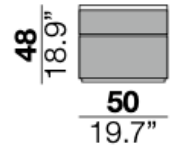

Thin Storage Bed

Vancouver Floor Model (WH)

Description:

Leather king sized bed with storage space underneath the mattress. Comes with two nightstands and a three drawer dresser, upholstered in matching leather.

Dimensions: bed at 208cm W x 222cm D x 31cm H / nightstands at 50cm W x 52cm D x 48cm H / dresser at 130.2cm W x 52cm D x 58cm H

Finish: Leather Romana (cream) 102

Retail Price: $24,865

Discount price (75% off): $6,215

*delivery and installation available only for metro Vancouver area at $650