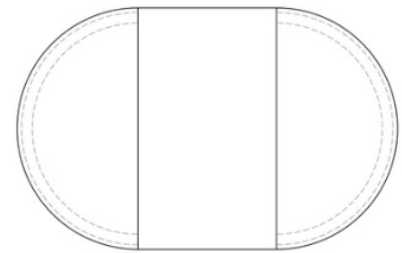

## Description:

Height adjustable dining table, great for two people.

**Dimensions:** 110cm diameter x 47/75cm H

**Finish:** Juta Wood W06 top, White M24 base

Retail Price: \$1,870

Discount price (40% off): \$1,120

## Description:

Dining table with unique extension mechanism that allows the table to expand both in width and depth.

**Dimensions:** 120/175cm W x 80/114cm D x 75cm H

**Finish:** Open Pore Lacquer Cemento top, Walnut Wood leaves and legs

## Description:

Height adjustable, expanding coffee-to-dining table with a self-storing extension leaf. Can seat up to six people.

**Dimensions:** 105cm diameter x 36 H adjusts to 165cm W x 75cm H

**Finish:** White Markless Glass G04 top with Melamine White leaf and White Lacquered base