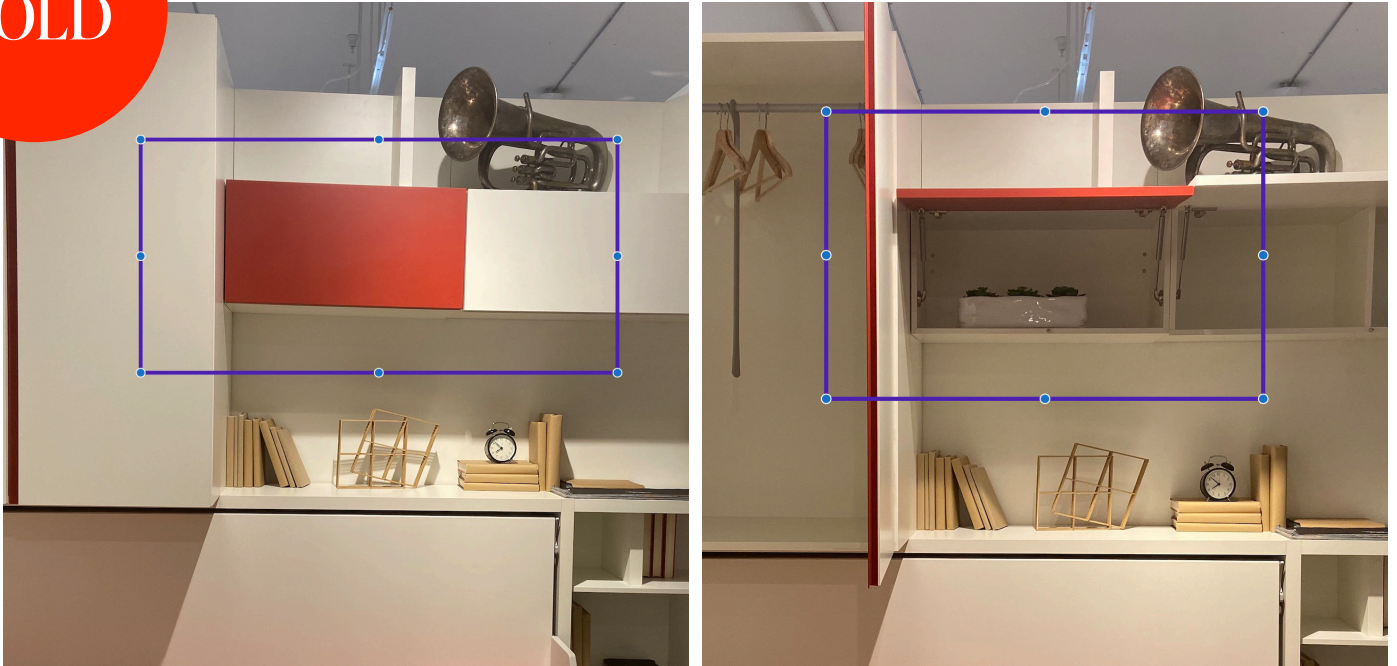

72 Tip-Up Wall Cabinet

Vancouver Floor Model (WH)

SOLD

Description:

Single horizontal wall element with tip-up door.

Dimensions: 72cm W x 35cm D x 36cm H

Finish: Melamine White structure with Lacquer Rubino door

Retail Price: $810

Discount price (70% off): $205