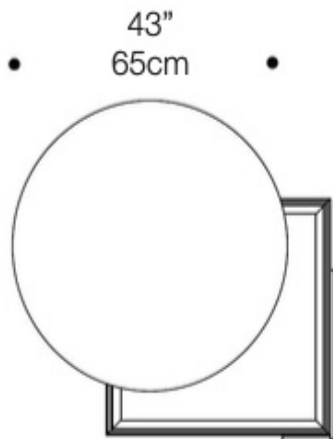

Tesoro

Vancouver Floor Model (SH)

Description:

Coffee table with top that lifts to reveal hidden storage.

Dimensions: 110cm diameter x 32/65cm H

Finish: Ancient Oak PW91 top, Graphite MT98 base

Retail Price: $3,810

Discount price (60% off): $1,525