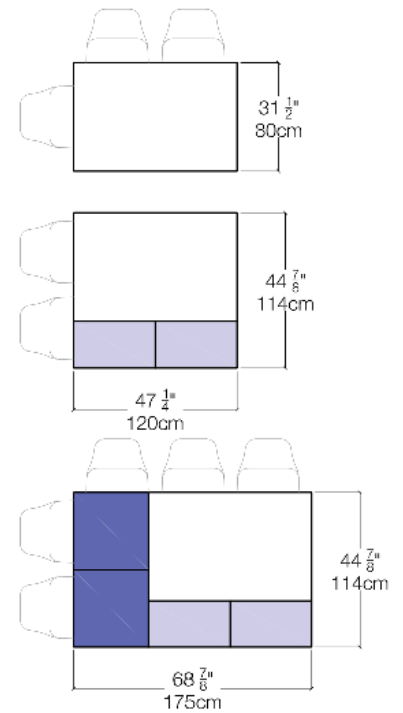

## Description:

Height adjustable dining table, great for two people.

**Dimensions:** 110cm diameter x 47/75cm H

**Finish:** Juta Wood W06 top, White M24 base

Retail Price: \$1,870

Discount price (40% off): \$1,120

## Description:

Dining table with unique extension mechanism that allows the table to expand both in width and depth.

**Dimensions:** 120/175cm W x 80/114cm D x 75cm H

**Finish:** Open Pore Lacquer Cemento top, Walnut Wood leaves and legs