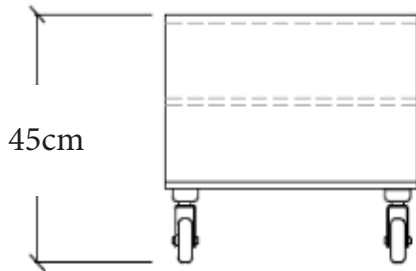

Como Basso

Vancouver Floor Model (SH)

Description:

Tempered glass coffee table on casters for easy movement, and leather drawers which can be used as trays.

Dimensions: 113cm W x 45cm H

Finish: Tempered glass, brown leather drawers

Retail Price: $5,405

Discount price (75% off): $1,350