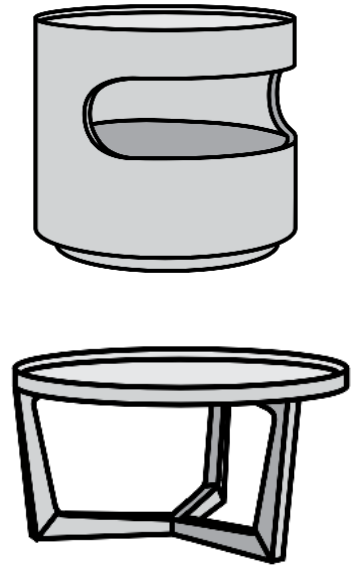

## Description:

Height adjustable, expanding coffee-to-dining table with a self-storing extension leaf. Can seat up to six people.

**Dimensions:** 105cm diameter x 36 H adjusts to 165cm W x 75cm H

**Finish:** White Markless Glass G04 top with Melamine White leaf and White Lacquered base

## Description:

Set of side tables with removable top. Can be nested together or can sit separately.

**Dimensions:** Moon at 45cm diameter x 37cm H / Free at 47cm diameter x 25cm H

**Finish:** Lacquer Grey with Leather top