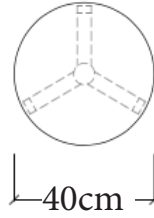

Basket Tables

Vancouver Floor Model (SH)

Description:

Set of three round side tables with different heights. Can be nested together or can be used separately.

Dimensions: 40cm diameter x 34/44/54cm H

Finish: Grey Tempered Glass top, Smoked Nickel Steel frame

Retail Price: $1,615

Discount price (75% off): $405

*sold as a set