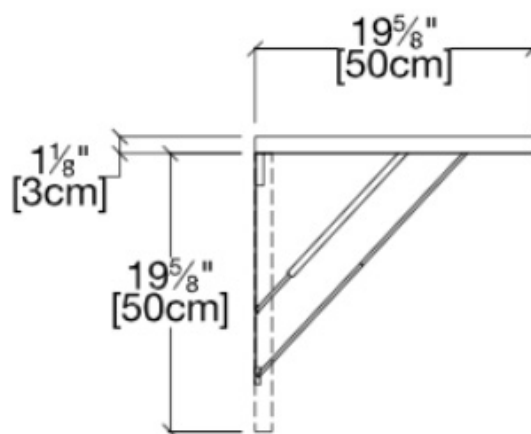

## Description:

Set of three round side tables with different heights. Can be nested together or can be used separately.

**Dimensions:** 40cm diameter x 34/44/54cm H

**Finish:** Grey Tempered Glass top, Smoked Nickel Steel frame

## Description:

Set of three hexagonal tables in different heights that can be used together or separately.

**Dimensions:** 40cm W x 23cm D x 35/40/45cm H

**Finish:** Lacquer Glossy Grey top, Walnut Wood base

## Description:

Tip-up table that sits flat against the wall when not in use. Piston has a soft closing feature.

**Dimensions:** 100cm W x 50cm D x 50cm H

**Finish:** Butcher Block Wood

Retail Price: \$1,185