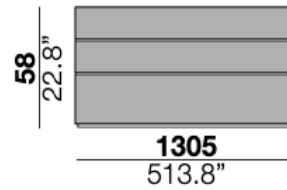

Thin Storage Bed

Vancouver Floor Model (WH)

Description:

Leather king sized bed with storage space underneath the mattress. Comes with two nightstands and a three drawer dresser, upholstered in matching leather.

Dimensions: bed at 208cm W x 222cm D x 31cm H / nightstands at 50cm W x 52cm D x 48cm H / dresser at 130.2cm W x 52cm D x 58cm H

Finish: Leather Romana (cream) 102

Retail Price: $24,865

Discount price (75% off): $6,215

*delivery and installation available only for metro Vancouver area at $650