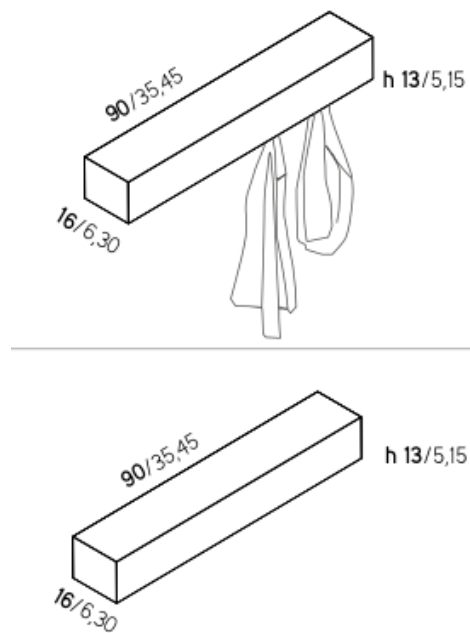

Riga Shelving

Vancouver Floor Model (SH)

SOLD

Description:

Set of three wall mounted shelves - two are solid shelves and one features hidden coat hanger hooks.

Dimensions: 90cm W x 16cm D x 13cm H

Finish: Polished Chrome

Retail Price: $2,650

Discount price (75% off): $665

*sold as a set of three