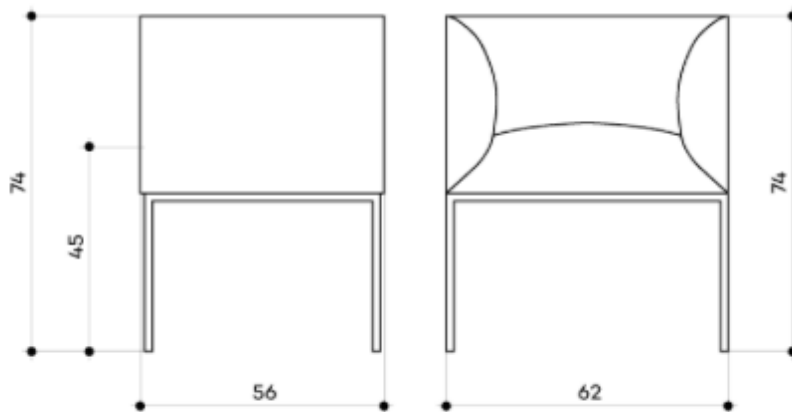

Sharp Armchair

Vancouver Floor Model (SH)

Description:

With metal frame and padded seat, the Sharp armchair guarantees maximum comfort with a minimum footprint.

Dimensions: 59cm W x 55cm D x 46/80cm H

Finish: Divina 943 Wool, matte brown legs

Retail Price: $2,885

Discount price (50% off): $1,445