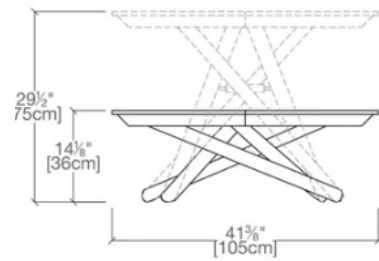

## Description:

Height adjustable dining table, great for two people.

**Dimensions:** 110cm diameter x 47/75cm H

**Finish:** Juta Wood W06 top, White M24 base

Retail Price: \$1,870

Discount price (40% off): \$1,120

## Description:

Dining table with unique extension mechanism that allows the table to expand both in width and depth.

**Dimensions:** 120/175cm W x 80/114cm D x 75cm H

**Finish:** Open Pore Lacquer Cemento top, Walnut Wood leaves and legs

## Description:

Height adjustable, expanding coffee-to-dining table with a self-storing extension leaf. Can seat up to six people.

**Dimensions:** 105cm diameter x 36 H adjusts to 165cm W x 75cm H

**Finish:** White Markless Glass G04 top with Melamine White leaf and White Lacquered base