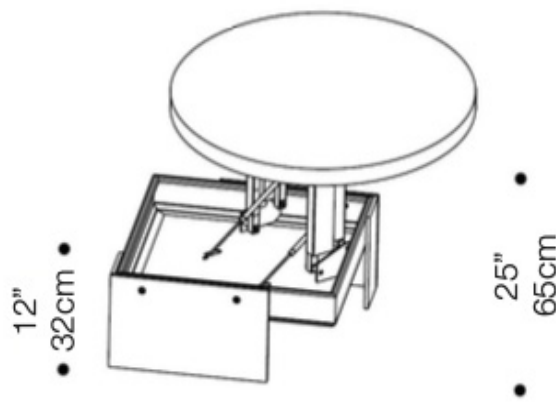

Tesoro

Vancouver Floor Model (SH)

Description:

Coffee table with top that lifts to reveal hidden storage.

Dimensions: 110cm diameter x 32/65cm H

Finish: Ancient Oak PW91 top, Graphite MT98 base

Retail Price: $3,810

Discount price (60% off): $1,525