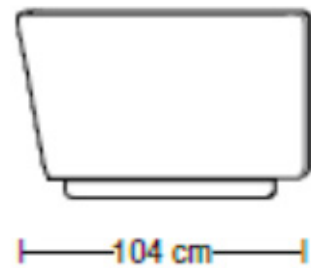

Cloud Sofa

Vancouver Floor Model (SH)

Description:

Comfortable, limited edition sofa with plush cushions and contrasting fabric on inner and outer shell.

Dimensions: 208cm W x 104cm D x 75cm H

Finish: Kassal cat. G, cushions in Kassal 59/Gondar 9

Retail Price: $11,720

Discount price (50% off): $5,860