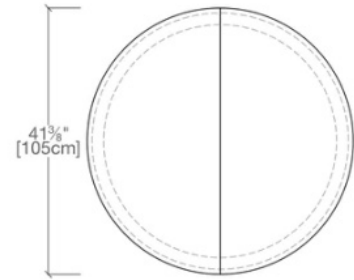

## Description:

Height adjustable dining table, great for two people.

**Dimensions:** 110cm diameter x 47/75cm H

**Finish:** Juta Wood W06 top, White M24 base

Retail Price: \$1,870

Discount price (40% off): \$1,120

## Description:

Dining table with unique extension mechanism that allows the table to expand both in width and depth.

**Dimensions:** 120/175cm W x 80/114cm D x 75cm H

**Finish:** Open Pore Lacquer Cemento top, Walnut Wood leaves and legs

## Description:

Height adjustable, expanding coffee-to-dining table with a self-storing extension leaf. Can seat up to six people.

**Dimensions:** 105cm diameter x 36 H adjusts to 165cm W x 75cm H

**Finish:** White Markless Glass G04 top with Melamine White leaf and White Lacquered base