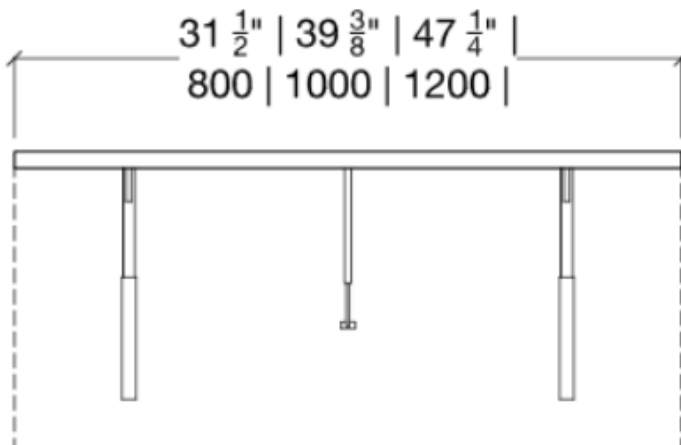

Tip-up Table

Vancouver Floor Model (WH)

SOLD

Description:

Tip-up table that sits flat against the wall when not in use. Piston has a soft closing feature.

Dimensions: 100cm W x 50cm D x 50cm H

Finish: Butcher Block Wood

Retail Price: $1,185

Discount price (50% off): $595