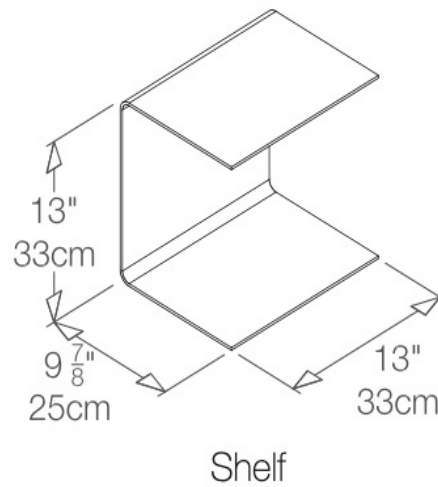

Carpe Diem

Vancouver Floor Model (WH)

SOLD

Description:

Metal framed storage with five open shelves. Works on a swivel base and is fixed to the wall and floor.

Dimensions: Structure at 264cm H, Compartments at 33cm W x 25cm D x 33cm H

Finish: Matte Lacquer Black

Retail Price: $2,270

Discount price (75% off): $570