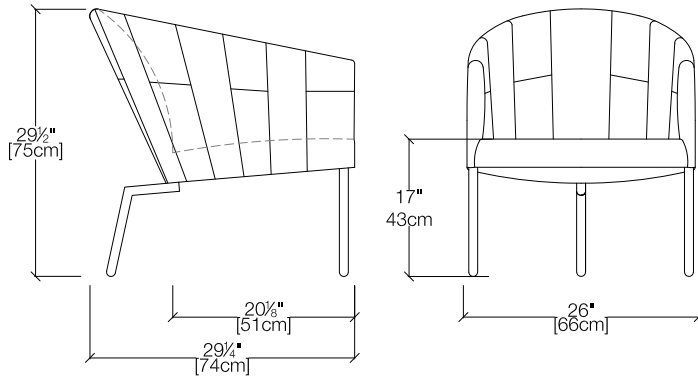

Rumba

Arm Chair

Rumba

SPECS

OPTIONS

Armchair fully upholstered in a wide range of fabrics, leathers or COM." Frame made of steel and polypropylene. Base available in high gloss chrome, black chrome or lacquered.