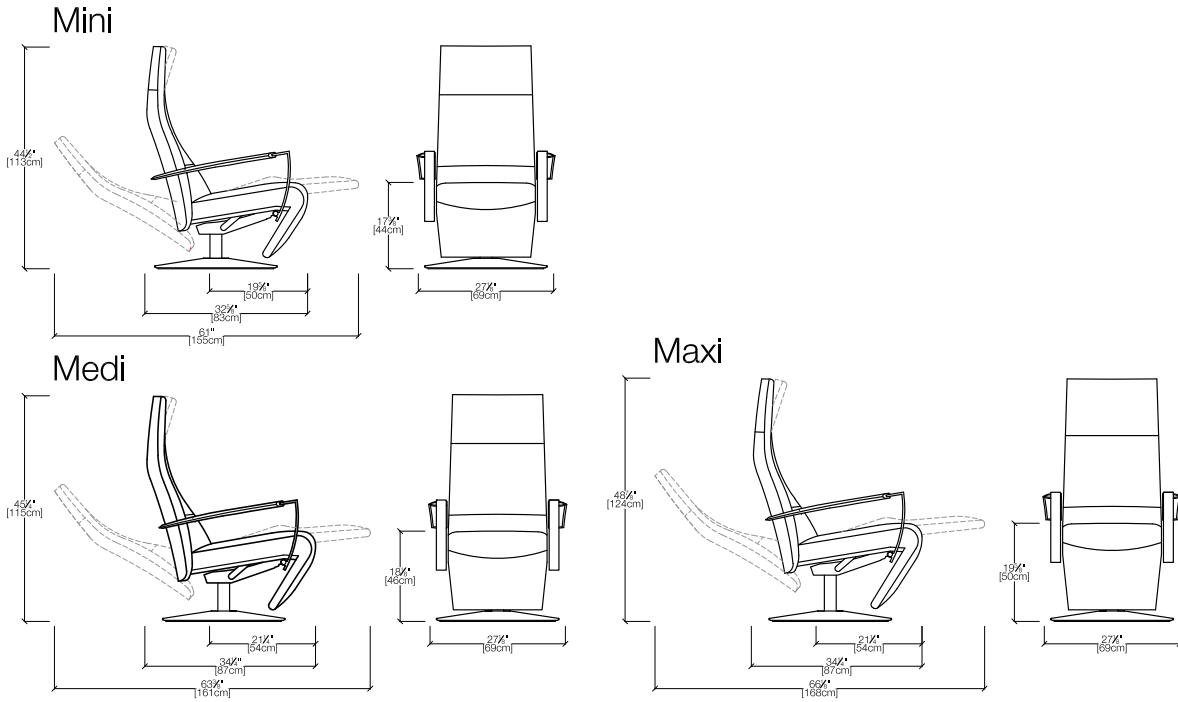

Cascade

Lounge Chair

Cascade

SPECS

Available bases: Round base in leather, 5-star base in high-gloss chrome or lacquered, 4-star base in high-gloss chrome or lacquered. Upholstered in a wide range of fabrics, leathers or COM. Armrest always upholstered in leather.