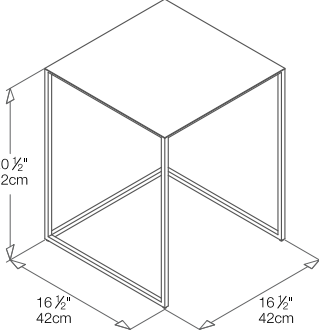

Ascot

Nesting Tables

Ascot

SPECS

FINISHES

Structure - Metal

Black
Lacquered

Top - Leather