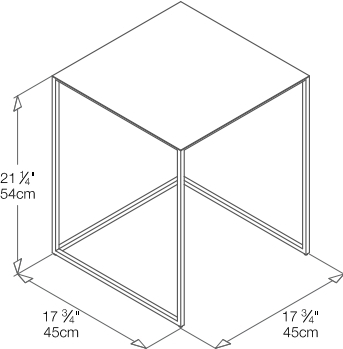

Ascot

Nesting Tables

Ascot

SPECS

FINISHES

Structure - Metal

Black
Lacquered

Top - Leather