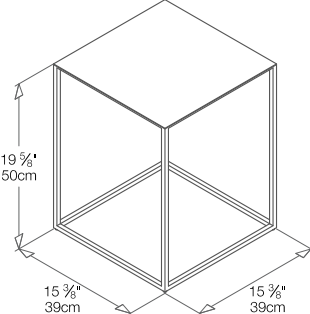

Ascot

Nesting Tables

Ascot

SPECS

FINISHES

Structure - Metal

Black
Lacquered

Top - Leather