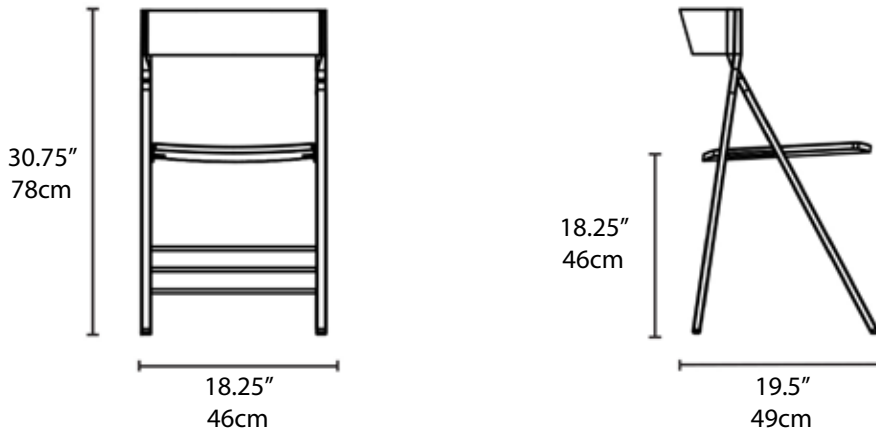

Arc

Folding Dining Chairs

Arc

SPECS

FINISHES

Seat & Back

QuickShip US Finishes

W10 Black
Lacquer