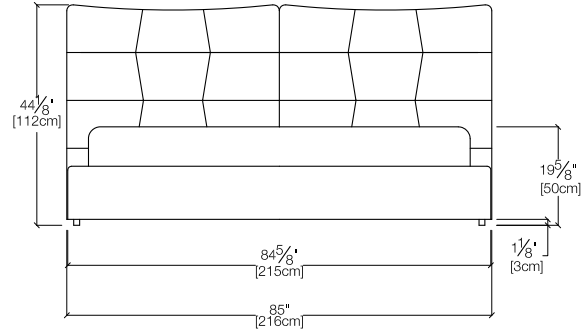

King

FINISHES

Adjustable headboard.

45° tilting mechanism with storage container.

Accommodates up to a 9" mattress.

Available in a wide variety of fabrics and six grades of leather.

Polished chrome base trim.