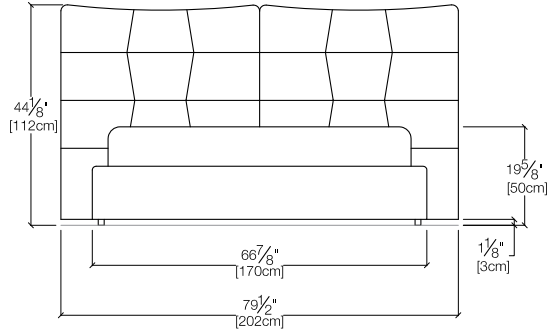

King

FINISHES

Adjustable headboard.

45° tilting mechanism with storage container.

Accommodates up to a 9" mattress.

Available in a wide variety of fabrics and six grades of leather.

Polished chrome base trim.