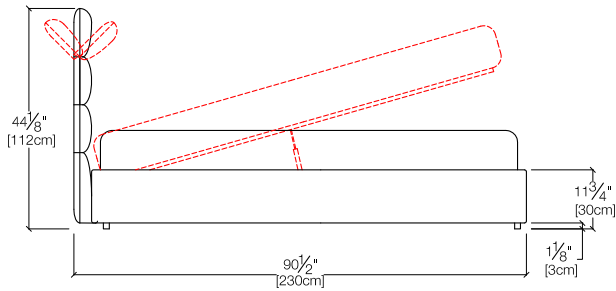

Eva Due

Storage Bed

Eva Due

Calgary
Vancouver
Mexico City

Los Angeles
Seattle
Toronto

New York City
Washington, D.C.
San Francisco

SPECS

Queen

King

FINISHES

Adjustable headboard.

45° tilting mechanism with storage container.

Accommodates up to a 9" mattress.

Available in a wide variety of fabrics and six grades of leather.

Polished chrome base trim.