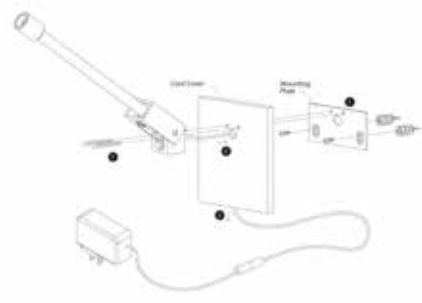

Wand Light

Bed Lighting

Wand Light

SPECS

FINISHES

Brushed Steel

White

Calgary
Vancouver
Mexico City