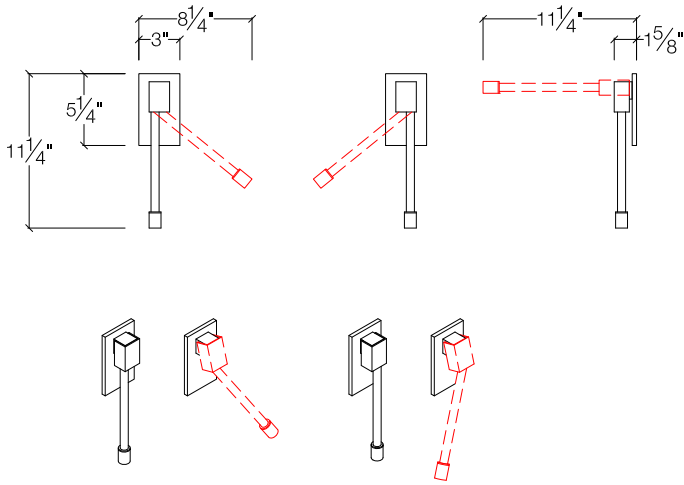

Wand Light

Bed Lighting

Wand Light

SPECS

FINISHES

Brushed Steel

White

Calgary
Vancouver
Mexico City