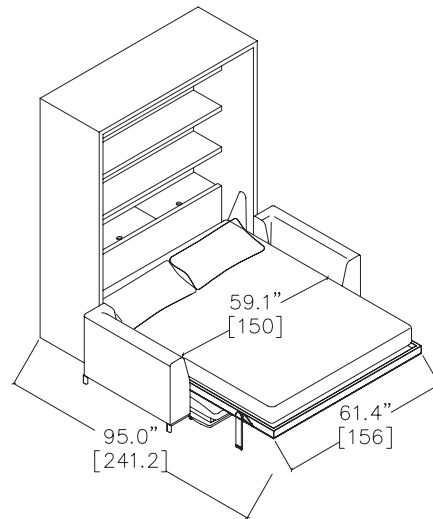

RESOURCE

Tonale Sectional

Toronto
Vancouver
San Francisco
Seattle
Calgary
Los Angeles
New York City

SPECS

201 Book Version

281 Book Version

FINISHES / OPTIONS

Tonale Sofa available in a 2-seat version (shown here in isometric drawing) and a 3-seat version (shown here in image above and isometric drawing). Components available in a wide variety of VOC-free matte lacquers and melamine finishes. Three exclusive mattress options. Mattress dimensions are 59" x 78 3/4" x 7" | 150 x 200 x 18 cm. Interior LED lighting available.