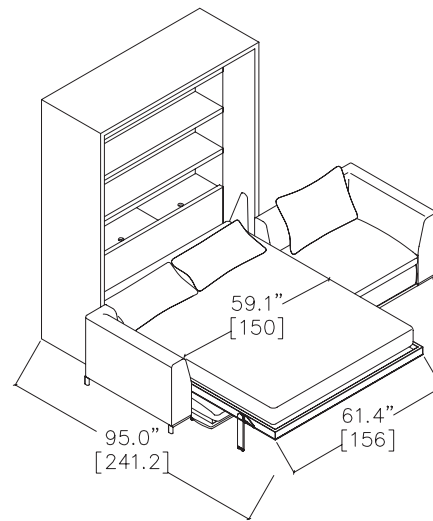

RESOURCE

Tonale Sectional

Toronto
Vancouver
San Francisco
Seattle
Calgary
Los Angeles
New York City

SPECS

201 Book Version

281 Book Version

FINISHES / OPTIONS

Tonale Sofa available in a 2-seat version (shown here in isometric drawing) and a 3-seat version (shown here in image above and isometric drawing). Components available in a wide variety of VOC-free matte lacquers and melamine finishes. Three exclusive mattress options. Mattress dimensions are 59" x 78 3/4" x 7" | 150 x 200 x 18 cm. Interior LED lighting available.