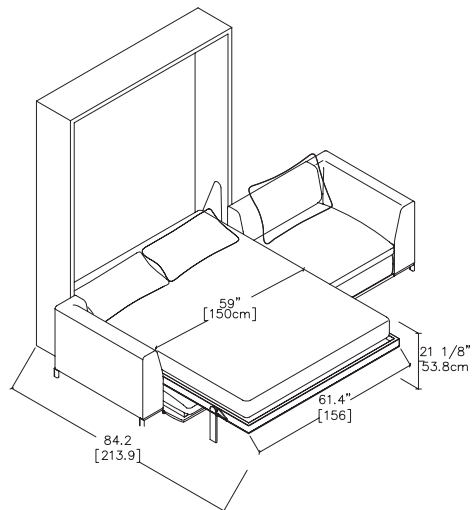

Tonale Sectional

Sofa Wall Bed

resource

Tonale Sectional

Toronto
Vancouver
San Francisco
Seattle
Calgary
Los Angeles
New York City

SPECS

201 Regular Version

281 Regular Version

RESOURCE

Tonale Sectional

Toronto
Vancouver
San Francisco
Seattle
Calgary
Los Angeles
New York City

SPECS

201 Book Version

281 Book Version

FINISHES / OPTIONS

Tonale Sofa available in a 2-seat version (shown here in isometric drawing) and a 3-seat version (shown here in image above and isometric drawing). Components available in a wide variety of VOC-free matte lacquers and melamine finishes. Three exclusive mattress options. Mattress dimensions are 59" x 78 3/4" x 7" | 150 x 200 x 18 cm. Interior LED lighting available.