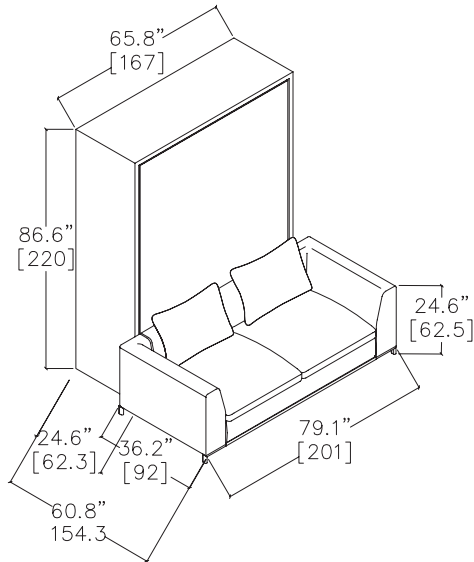

RESOURCE

Tonale Sectional

Toronto
Vancouver
San Francisco
Seattle
Calgary
Los Angeles
New York City

SPECS

201 Book Version

281 Book Version

FINISHES / OPTIONS

Tonale Sofa available in a 2-seat version (shown here in isometric drawing) and a 3-seat version (shown here in image above and isometric drawing). Components available in a wide variety of VOC-free matte lacquers and melamine finishes. Three exclusive mattress options. Mattress dimensions are 59" x 78 3/4" x 7" | 150 x 200 x 18 cm. Interior LED lighting available.