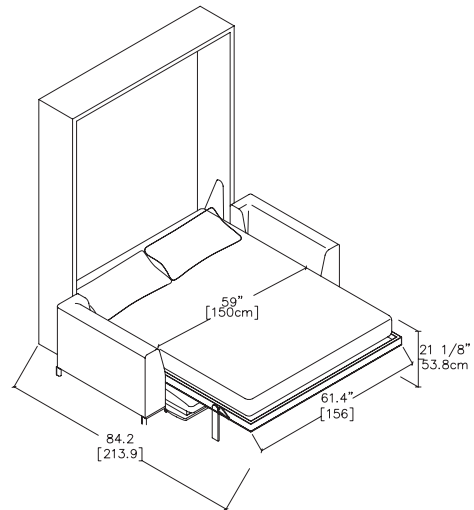

Tonale Sectional

Toronto
Vancouver
San Francisco
Seattle
Calgary
Los Angeles
New York City

SPECS

201 Regular Version