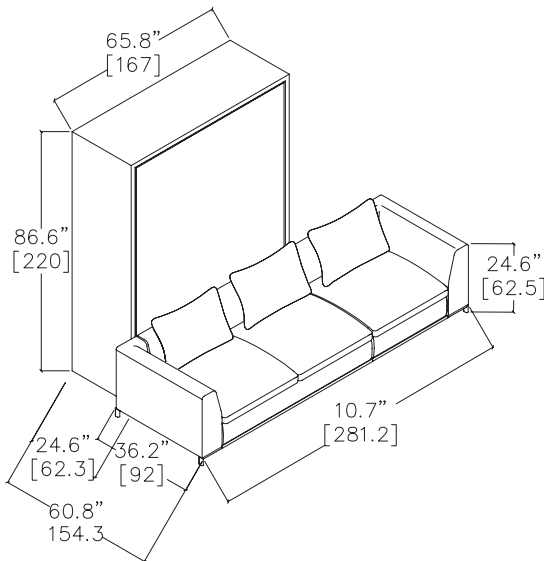

RESOURCE

Tonale Sectional

Toronto
Vancouver
San Francisco
Seattle
Calgary
Los Angeles
New York City

SPECS

201 Book Version

281 Book Version

FINISHES / OPTIONS

Tonale Sofa available in a 2-seat version (shown here in isometric drawing) and a 3-seat version (shown here in image above and isometric drawing). Components available in a wide variety of VOC-free matte lacquers and melamine finishes. Three exclusive mattress options. Mattress dimensions are 59" x 78 3/4" x 7" | 150 x 200 x 18 cm. Interior LED lighting available.