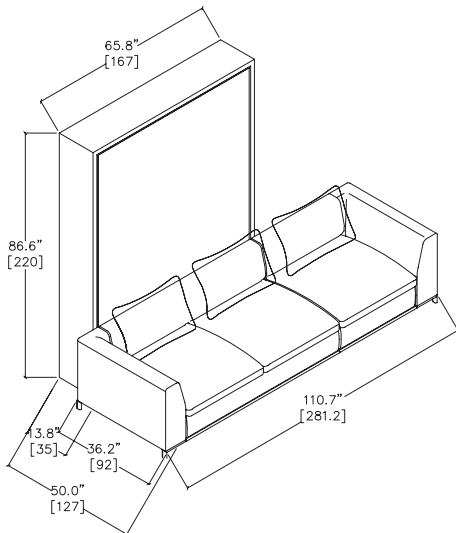

RESOURCE

Tonale Sectional

Toronto
Vancouver
San Francisco
Seattle
Calgary
Los Angeles
New York City

SPECS

201 Book Version

281 Book Version

FINISHES / OPTIONS

Tonale Sofa available in a 2-seat version (shown here in isometric drawing) and a 3-seat version (shown here in image above and isometric drawing). Components available in a wide variety of VOC-free matte lacquers and melamine finishes. Three exclusive mattress options. Mattress dimensions are 59" x 78 3/4" x 7" | 150 x 200 x 18 cm. Interior LED lighting available.