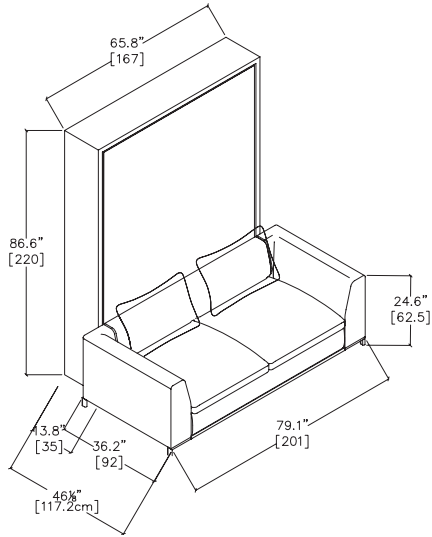

Tonale Sectional

Toronto
Vancouver
San Francisco
Seattle
Calgary
Los Angeles
New York City

SPECS

201 Regular Version