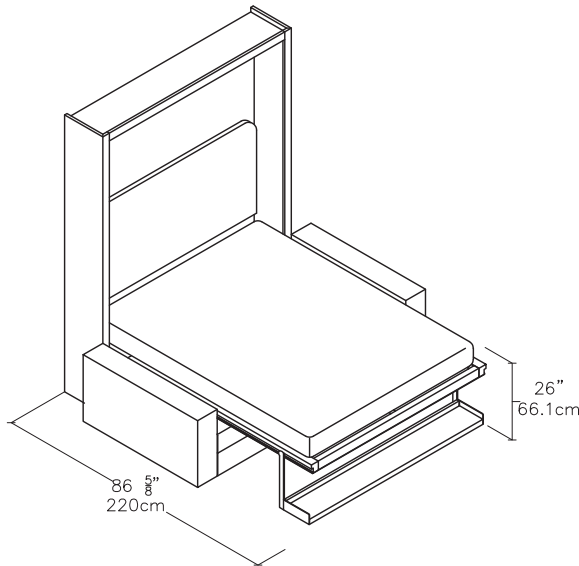

Tango Sofa

Queen Vertical Sofa Wall Bed

Tango Sofa

Toronto
Vancouver
San Francisco
Seattle
Calgary
Los Angeles
New York City

SPECS

Tango 223

Tango 270

FINISHES / OPTIONS

Tango 270 available for left or right side direction. Components available in a wide variety of VOC-free matte lacquers and melamine finishes. Three exclusive mattress options. Mattress dimensions are 60 5/8" x 79 1/2" x 7" | 154 x 202 x 18 cm. Interior LED lighting available. Armrest tray. Headboard upholstered in fabric or leather.