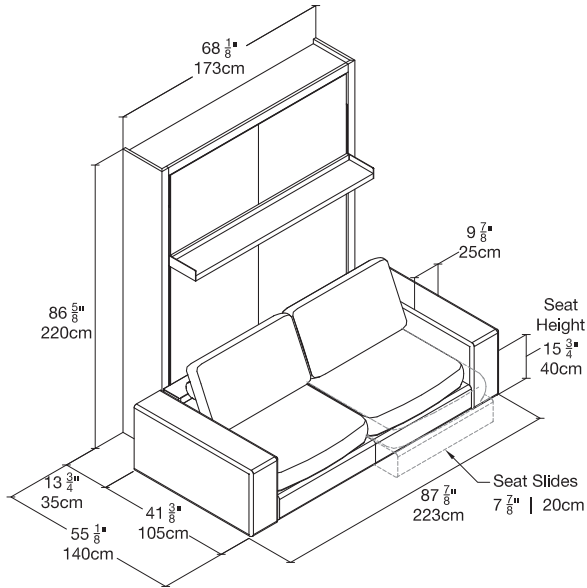

Tango Sofa

Queen Vertical Sofa Wall Bed

Tango Sofa

Toronto
Vancouver
San Francisco
Seattle
Calgary
Los Angeles
New York City

SPECS

Tango 223

Tango 270

FINISHES / OPTIONS

Tango 270 available for left or right side direction. Components available in a wide variety of VOC-free matte lacquers and melamine finishes. Three exclusive mattress options. Mattress dimensions are 60 5/8" x 79 1/2" x 7" | 154 x 202 x 18 cm. Interior LED lighting available. Armrest tray. Headboard upholstered in fabric or leather.