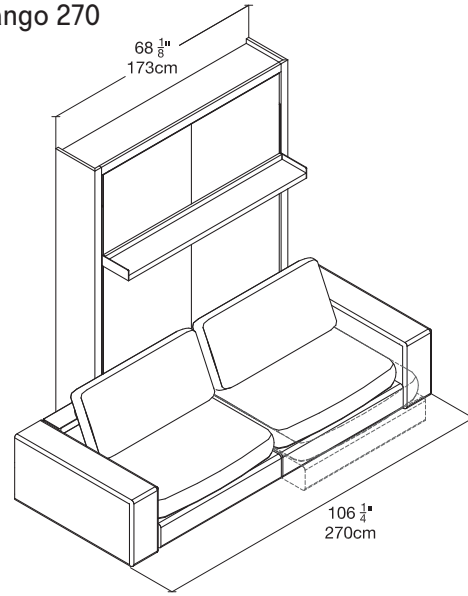

Tango Sofa

Queen Vertical Sofa Wall Bed

Tango Sofa

Toronto
Vancouver
San Francisco
Seattle
Calgary
Los Angeles
New York City

SPECS

Tango 223

Tango 270

FINISHES / OPTIONS

Tango 270 available for left or right side direction. Components available in a wide variety of VOC-free matte lacquers and melamine finishes. Three exclusive mattress options. Mattress dimensions are 60 5/8" x 79 1/2" x 7" | 154 x 202 x 18 cm. Interior LED lighting available. Armrest tray. Headboard upholstered in fabric or leather.