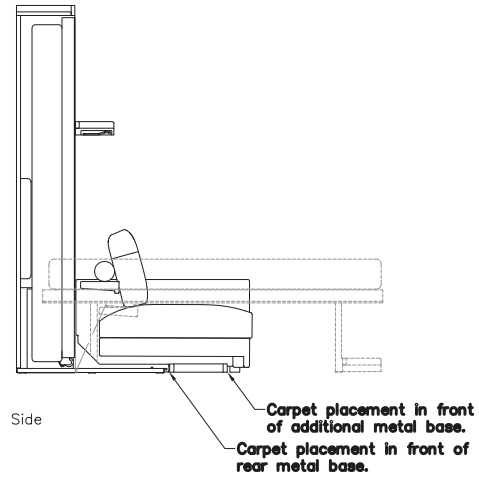

# Tango Sectional

Queen Vertical Wall Bed with Sectional Sofa

## FINISHES / OPTIONS

All models available for left or right side directions. Modular arrangements must end with an end unit or armrest. Components available in a wide variety of VOC-free matte lacquers and melamine finishes. Three exclusive mattress options. Mattress dimensions are 60 5/8" x 79 1/2" x 7" | 154 x 202 x 18 cm. Interior LED lighting available. Armrest tray. Headboard upholstered in fabric or leather.