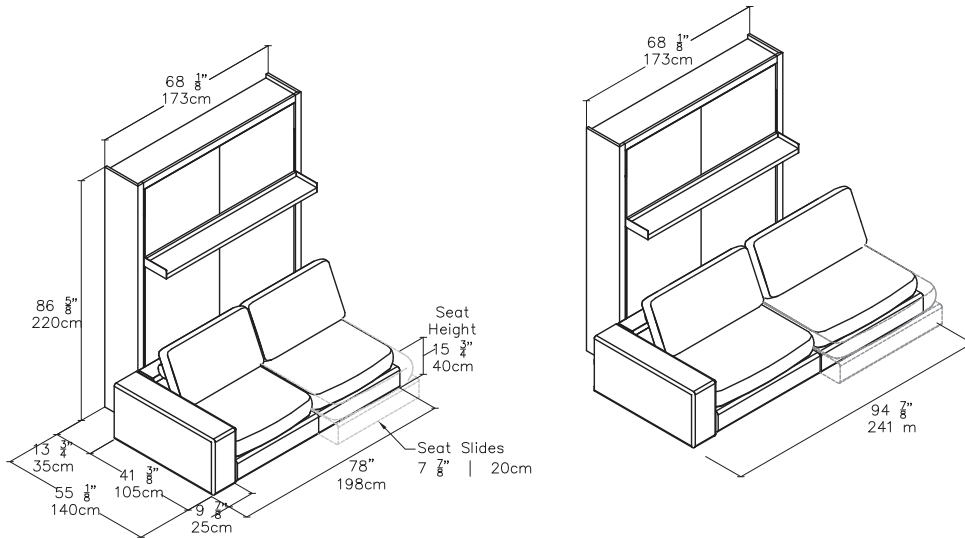

# Tango Sectional

Queen Vertical Wall Bed with Sectional Sofa

## FINISHES / OPTIONS

All models available for left or right side directions. Modular arrangements must end with an end unit or armrest. Components available in a wide variety of VOC-free matte lacquers and melamine finishes. Three exclusive mattress options. Mattress dimensions are 60 5/8" x 79 1/2" x 7" | 154 x 202 x 18 cm. Interior LED lighting available. Armrest tray. Headboard upholstered in fabric or leather.