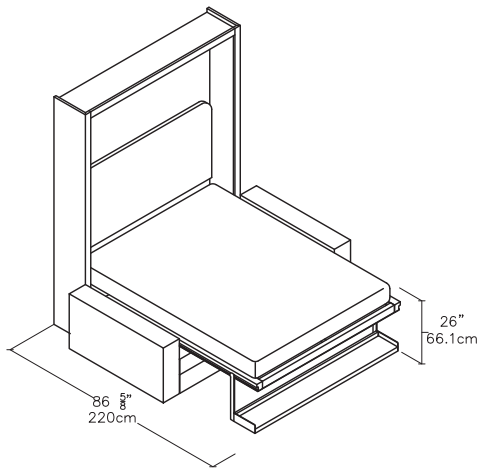

# Tango Sectional

Queen Vertical Wall Bed with Sectional Sofa

## FINISHES / OPTIONS

All models available for left or right side directions. Modular arrangements must end with an end unit or armrest. Components available in a wide variety of VOC-free matte lacquers and melamine finishes. Three exclusive mattress options. Mattress dimensions are 60 5/8" x 79 1/2" x 7" | 154 x 202 x 18 cm. Interior LED lighting available. Armrest tray. Headboard upholstered in fabric or leather.