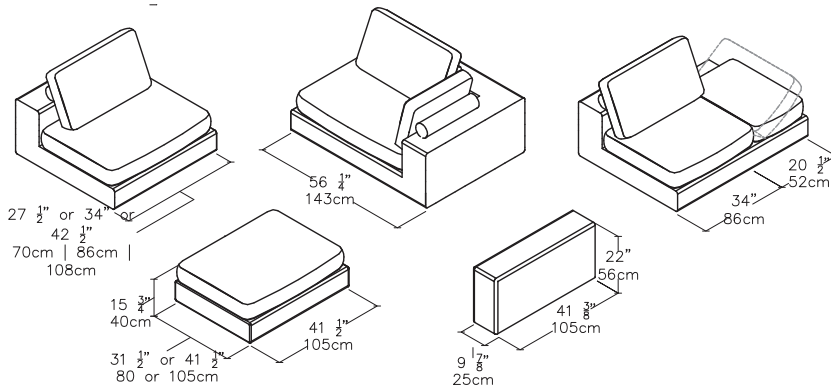

## FINISHES / OPTIONS

All models available for left or right side directions. Modular arrangements must end with an end unit or armrest. Components available in a wide variety of VOC-free matte lacquers and melamine finishes. Three exclusive mattress options. Mattress dimensions are 60 5/8" x 79 1/2" x 7" | 154 x 202 x 18 cm. Interior LED lighting available. Armrest tray. Headboard upholstered in fabric or leather.