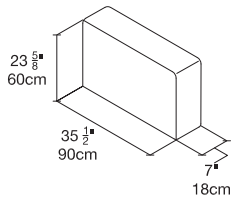

ADD ONS

Shallow Arm