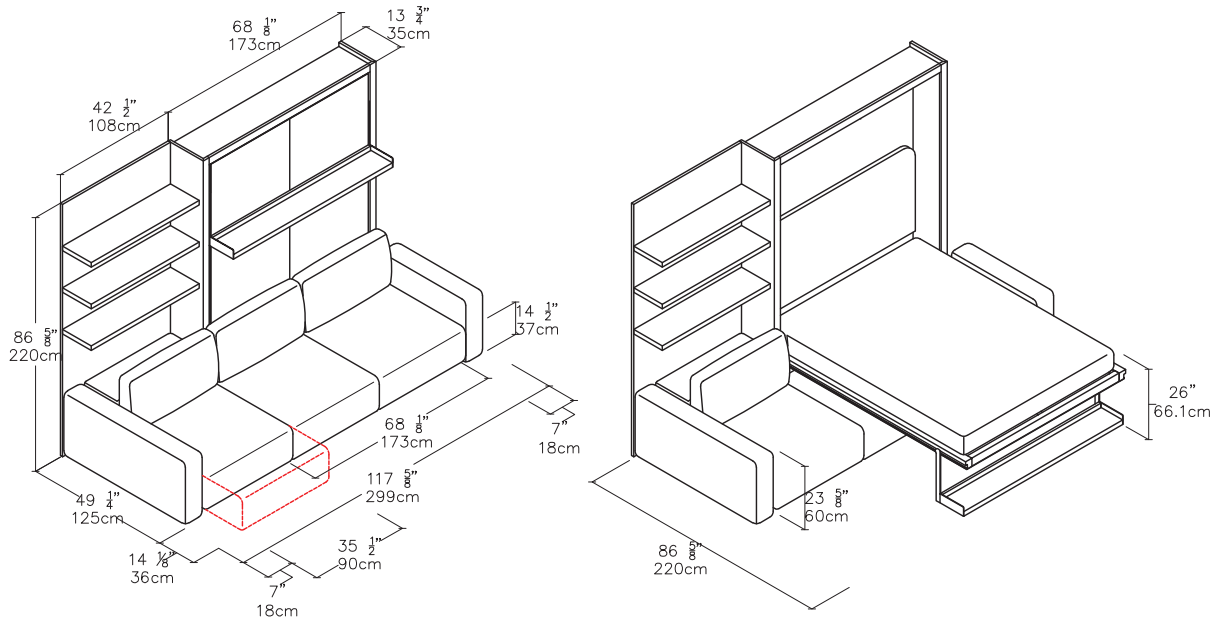

Swing Chaise

Toronto
Vancouver
San Francisco
Seattle
Calgary
Los Angeles
New York City

SPECS