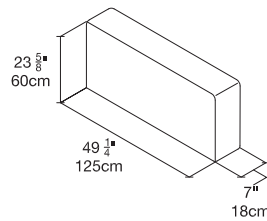

ALSO AVAILABLE

Swing 0

FINISHES / OPTIONS

Components available in a wide variety of VOC-free matte lacquers and melamine finishes. Three exclusive mattress options. Mattress dimensions are 60 5/8" x 79 1/2" x 7" | 154 x 202 x 18 cm. Interior LED lighting available. Headboard upholstered in fabric or leather.