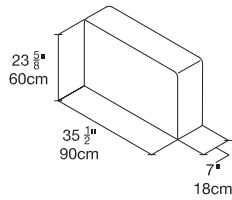

Swing 0

Queen Vertical Sofa Wall Bed

Swing 0

Toronto
Vancouver
San Francisco
Seattle
Calgary
Los Angeles
New York City

SPECS

ADD ONS

Shallow Arm

Deep Arm

ALSO AVAILABLE

Swing

FINISHES / OPTIONS

Components available in a wide variety of VOC-free matte lacquers and melamine finishes. Three exclusive mattress options. Mattress dimensions are 60 5/8" x 79 1/2" x 7" | 154 x 202 x 18 cm. Interior LED lighting available. Headboard upholstered in fabric or leather.