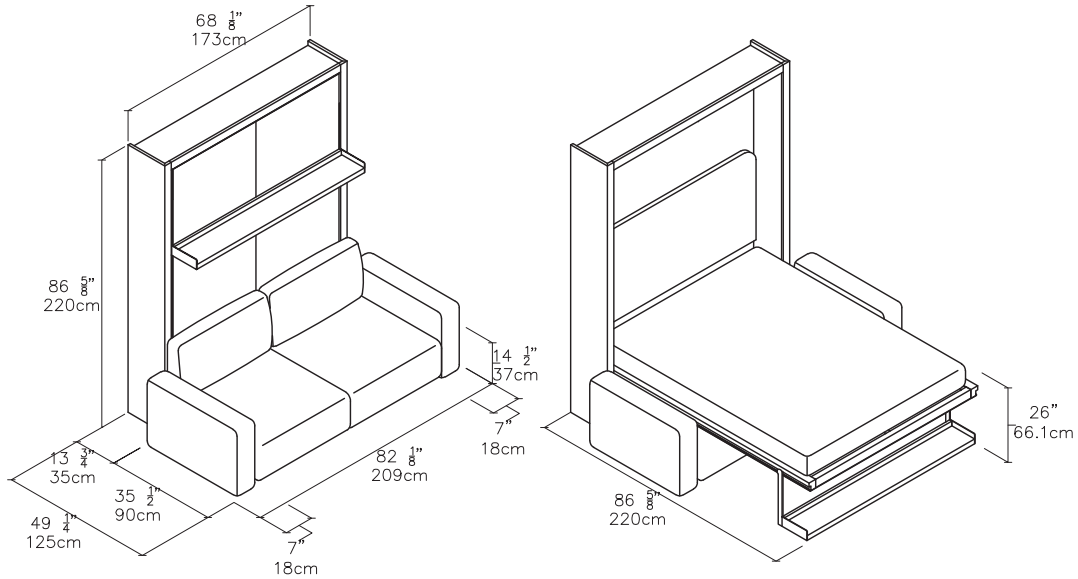

Swing 0

Queen Vertical Sofa Wall Bed

Swing 0

Toronto
Vancouver
San Francisco
Seattle
Calgary
Los Angeles
New York City

SPECS

ADD ONS

Shallow Arm

Deep Arm

ALSO AVAILABLE

Swing

FINISHES / OPTIONS

Components available in a wide variety of VOC-free matte lacquers and melamine finishes. Three exclusive mattress options. Mattress dimensions are 60 5/8" x 79 1/2" x 7" | 154 x 202 x 18 cm. Interior LED lighting available. Headboard upholstered in fabric or leather.