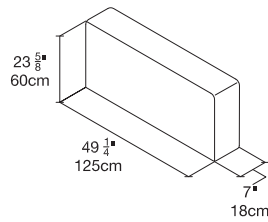

Swing 0

Queen Vertical Sofa Wall Bed

Swing 0

Toronto
Vancouver
San Francisco
Seattle
Calgary
Los Angeles
New York City

SPECS

ADD ONS

Shallow Arm

Deep Arm

ALSO AVAILABLE

Swing

FINISHES / OPTIONS

Components available in a wide variety of VOC-free matte lacquers and melamine finishes. Three exclusive mattress options. Mattress dimensions are 60 5/8" x 79 1/2" x 7" | 154 x 202 x 18 cm. Interior LED lighting available. Headboard upholstered in fabric or leather.