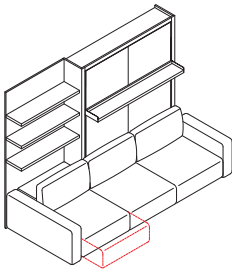

Swing 0

Queen Vertical Sofa Wall Bed

Swing 0

Toronto
Vancouver
San Francisco
Seattle
Calgary
Los Angeles
New York City

SPECS

ADD ONS

Shallow Arm

Deep Arm

ALSO AVAILABLE

Swing

FINISHES / OPTIONS

Components available in a wide variety of VOC-free matte lacquers and melamine finishes. Three exclusive mattress options. Mattress dimensions are 60 5/8" x 79 1/2" x 7" | 154 x 202 x 18 cm. Interior LED lighting available. Headboard upholstered in fabric or leather.