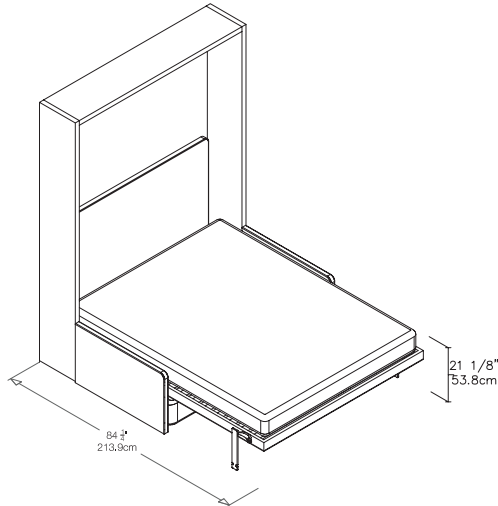

Penelope 2 Sofa

Toronto
Vancouver
San Francisco
Seattle
Calgary
Los Angeles
New York City

SPECS

Thin Arm