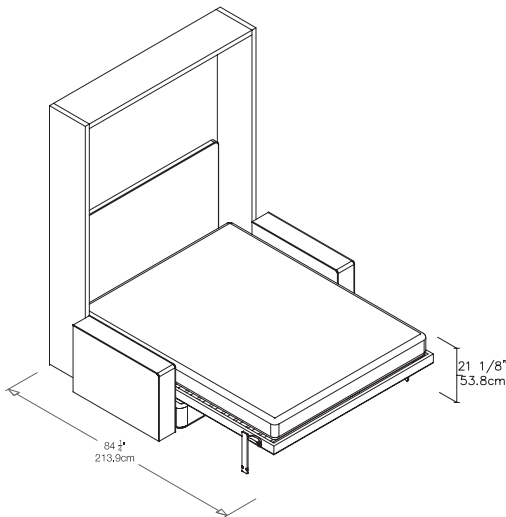

Wide Arm

ALSO AVAILABLE

FINISHES / OPTIONS