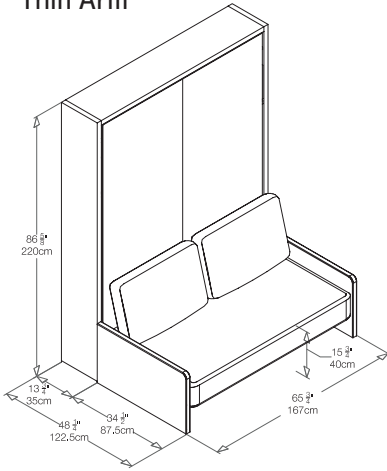

Penelope 2 Sofa

Toronto
Vancouver
San Francisco
Seattle
Calgary
Los Angeles
New York City

SPECS

Thin Arm