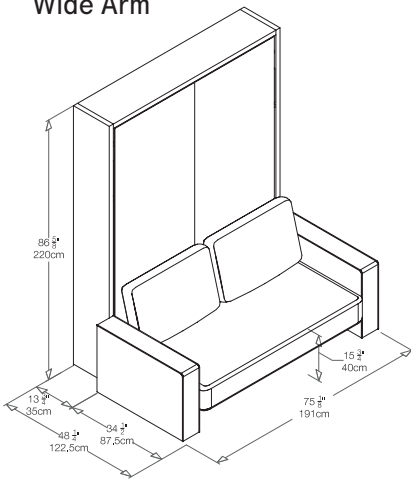

Wide Arm

ALSO AVAILABLE

FINISHES / OPTIONS