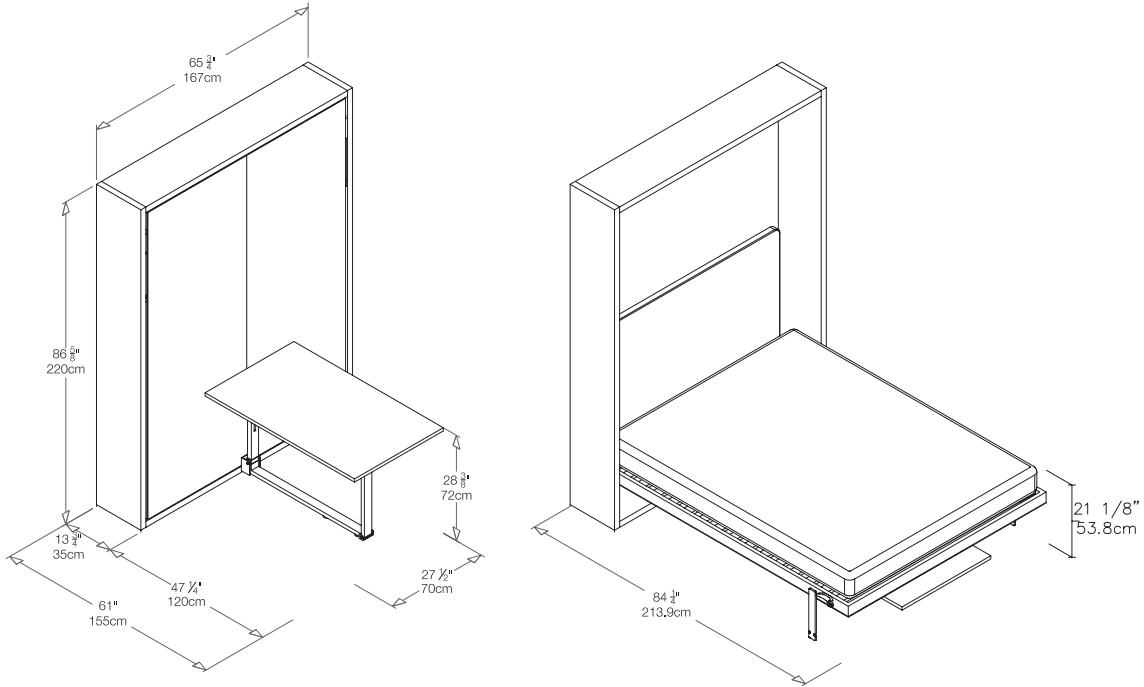

Penelope 2 Dining

Queen Vertical Wall Bed with Foldaway Table

resource

Penelope 2 Dining

Toronto
Vancouver
San Francisco
Seattle
Calgary
Los Angeles
New York City

SPECS

ALSO AVAILABLE

FINISHES / OPTIONS

Penelope 2

Penelope 2 Board

Penelope 2 Sofa

Components available in a wide variety of VOC-free matte lacquers and melamine finishes. Three exclusive mattress options. Mattress dimensions are 59" x 78 3/4" x 7" | 150 x 200 x 18 cm. Interior LED lighting available. Headboard upholstered in fabric or leather.