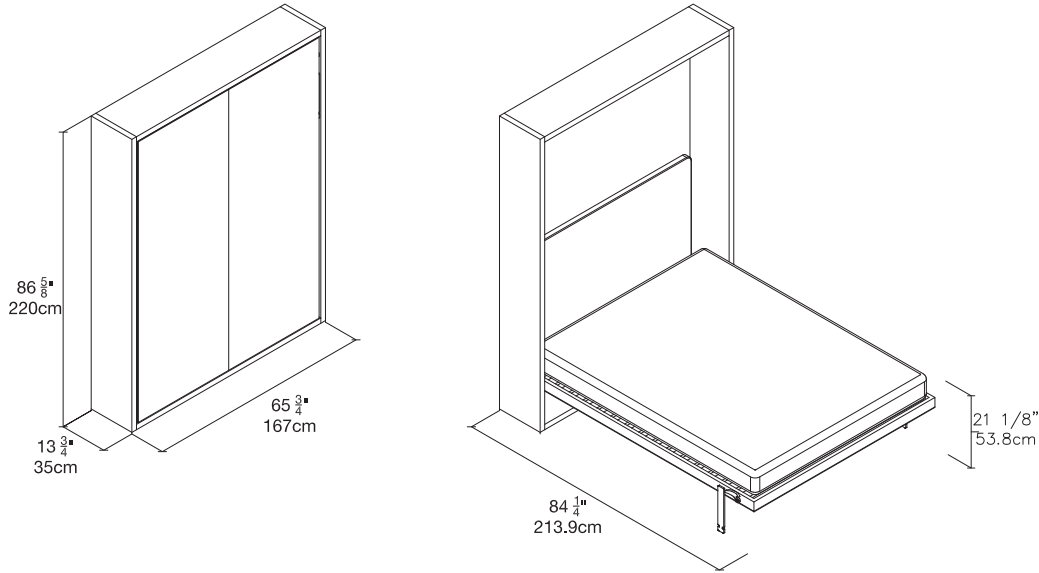

Penelope 2

Queen Vertical Wall Bed

Penelope 2

Calgary
Vancouver
Mexico City

Los Angeles
Seattle
Toronto

New York City
Washington, D.C.
San Francisco

SPECS

ALSO AVAILABLE

Penelope 2 Board

Penelope 2 Dining

Penelope 2 Sofa

FINISHES / OPTIONS

Available in motorized version. Components available in a wide variety of VOC-free matte lacquers and melamine finishes. Three exclusive mattress options. Mattress dimensions are 59" x 78 3/4" x 7" | 150 x 200 x 18 cm. Interior LED lighting available. Headboard upholstered in fabric or leather.