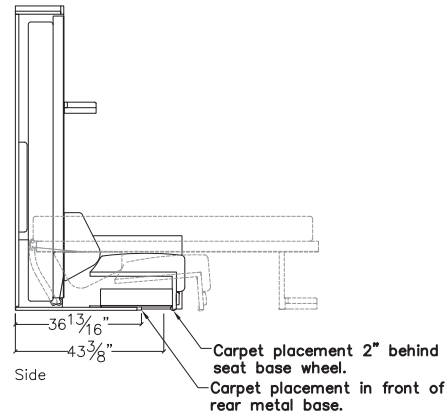

# Oslo Sofa

SPECS

Oslo 173

Oslo 197 | 215

Rug Placement

ALSO AVAILABLE

Oslo Sectional

ADD ONS

Oslo Ottoman

FINISHES / OPTIONS

Components available in a wide variety of VOC-free matte lacquers and melamine finishes. Three exclusive mattress options. Mattress dimensions are 60 5/8" x 79 1/2" x 7" | 154 x 202 x 18 cm. Interior LED lighting available. Headboard upholstered in fabric or leather.