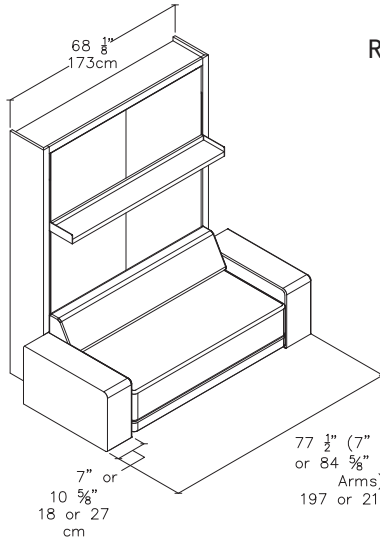

# Oslo Sofa

SPECS

Oslo 173

Oslo 197 | 215

Rug Placement

ALSO AVAILABLE

Oslo Sectional

ADD ONS

Oslo Ottoman

FINISHES / OPTIONS

Components available in a wide variety of VOC-free matte lacquers and melamine finishes. Three exclusive mattress options. Mattress dimensions are 60 5/8" x 79 1/2" x 7" | 154 x 202 x 18 cm. Interior LED lighting available. Headboard upholstered in fabric or leather.