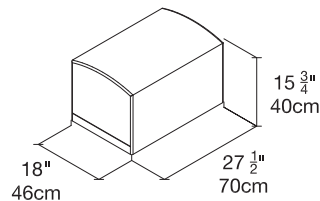

# Oslo Sofa

SPECS

Oslo 173

Oslo 197 | 215

Rug Placement

ALSO AVAILABLE

Oslo Sectional

ADD ONS

Oslo Ottoman

FINISHES / OPTIONS

Components available in a wide variety of VOC-free matte lacquers and melamine finishes. Three exclusive mattress options. Mattress dimensions are 60 5/8" x 79 1/2" x 7" | 154 x 202 x 18 cm. Interior LED lighting available. Headboard upholstered in fabric or leather.