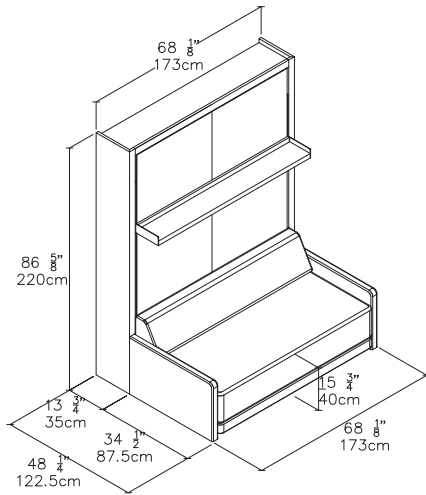

# Oslo Sofa

SPECS

Oslo 173

Oslo 197 | 215

Rug Placement

ALSO AVAILABLE

Oslo Sectional

ADD ONS

Oslo Ottoman

FINISHES / OPTIONS

Components available in a wide variety of VOC-free matte lacquers and melamine finishes. Three exclusive mattress options. Mattress dimensions are 60 5/8" x 79 1/2" x 7" | 154 x 202 x 18 cm. Interior LED lighting available. Headboard upholstered in fabric or leather.