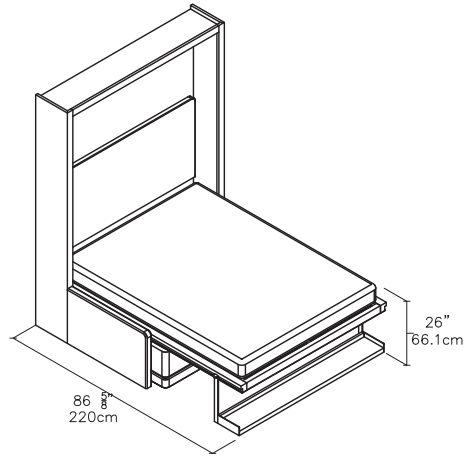

# Oslo Sofa

SPECS

Oslo 173

Oslo 197 | 215

Rug Placement

ALSO AVAILABLE

Oslo Sectional

ADD ONS

Oslo Ottoman

FINISHES / OPTIONS

Components available in a wide variety of VOC-free matte lacquers and melamine finishes. Three exclusive mattress options. Mattress dimensions are 60 5/8" x 79 1/2" x 7" | 154 x 202 x 18 cm. Interior LED lighting available. Headboard upholstered in fabric or leather.