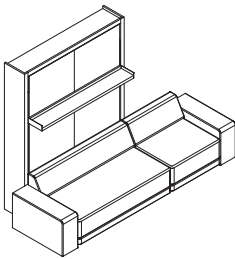

# Oslo Sofa

SPECS

Oslo 173

Oslo 197 | 215

Rug Placement

ALSO AVAILABLE

Oslo Sectional

ADD ONS

Oslo Ottoman

FINISHES / OPTIONS

Components available in a wide variety of VOC-free matte lacquers and melamine finishes. Three exclusive mattress options. Mattress dimensions are 60 5/8" x 79 1/2" x 7" | 154 x 202 x 18 cm. Interior LED lighting available. Headboard upholstered in fabric or leather.