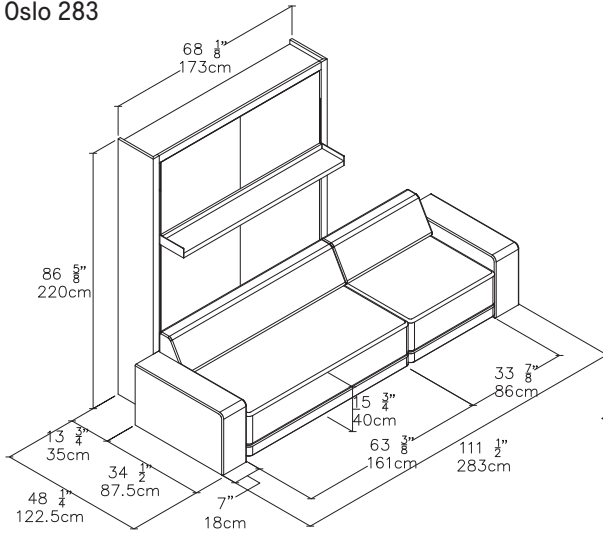

Oslo Sectional

Queen Vertical Sofa Wall Bed

Oslo Sectional

SPECS

Oslo 283

Oslo 301

Rug Placement

ALSO AVAILABLE

Oslo Sofa available in 3 options:
Oslo 173, Oslo 197, Oslo 215

ADD ONS

Oslo Ottoman

FINISHES / OPTIONS

Components available in a wide variety of VOC-free matte lacquers and melamine finishes. Three exclusive mattress options. Mattress dimensions are 60 5/8" x 79 1/2" x 7" | 154 x 202 x 18 cm. Interior LED lighting available. Headboard upholstered in fabric or leather.