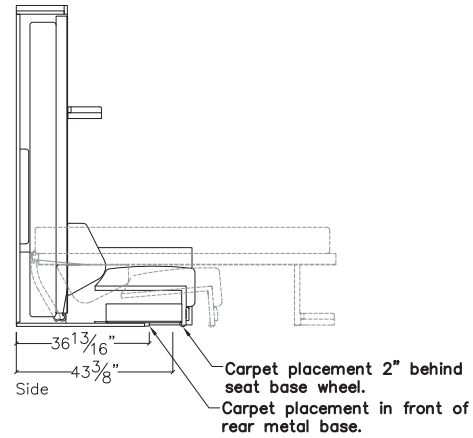

Oslo Sectional

Queen Vertical Sofa Wall Bed

Oslo Sectional

SPECS

Oslo 283

Oslo 301

Rug Placement

ALSO AVAILABLE

Oslo Sofa available in 3 options:
Oslo 173, Oslo 197, Oslo 215

ADD ONS

Oslo Ottoman

FINISHES / OPTIONS

Components available in a wide variety of VOC-free matte lacquers and melamine finishes. Three exclusive mattress options. Mattress dimensions are 60 5/8" x 79 1/2" x 7" | 154 x 202 x 18 cm. Interior LED lighting available. Headboard upholstered in fabric or leather.