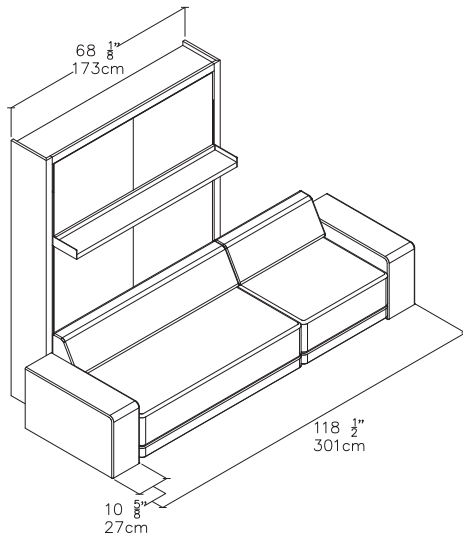

Oslo Sectional

Queen Vertical Sofa Wall Bed

Oslo Sectional

SPECS

Oslo 283

Oslo 301

Rug Placement

ALSO AVAILABLE

Oslo Sofa available in 3 options:
Oslo 173, Oslo 197, Oslo 215

ADD ONS

Oslo Ottoman

FINISHES / OPTIONS

Components available in a wide variety of VOC-free matte lacquers and melamine finishes. Three exclusive mattress options. Mattress dimensions are 60 5/8" x 79 1/2" x 7" | 154 x 202 x 18 cm. Interior LED lighting available. Headboard upholstered in fabric or leather.