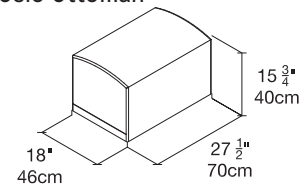

Oslo Sectional

Queen Vertical Sofa Wall Bed

Oslo Sectional

SPECS

Oslo 283

Oslo 301

Rug Placement

ALSO AVAILABLE

Oslo Sofa available in 3 options:
Oslo 173, Oslo 197, Oslo 215

ADD ONS

Oslo Ottoman

FINISHES / OPTIONS

Components available in a wide variety of VOC-free matte lacquers and melamine finishes. Three exclusive mattress options. Mattress dimensions are 60 5/8" x 79 1/2" x 7" | 154 x 202 x 18 cm. Interior LED lighting available. Headboard upholstered in fabric or leather.