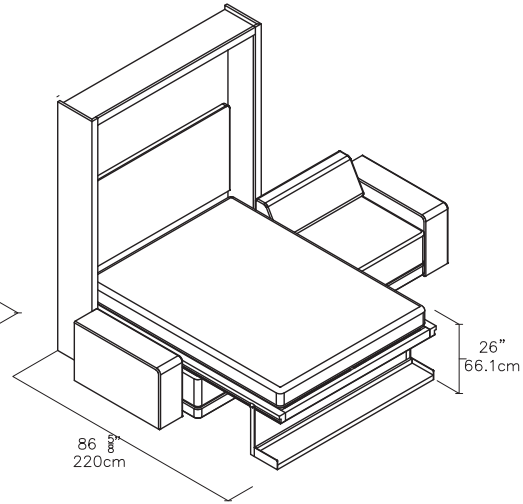

Oslo Sectional

Queen Vertical Sofa Wall Bed

Oslo Sectional

SPECS

Oslo 283

Oslo 301

Rug Placement

ALSO AVAILABLE

Oslo Sofa available in 3 options:
Oslo 173, Oslo 197, Oslo 215

ADD ONS

Oslo Ottoman

FINISHES / OPTIONS

Components available in a wide variety of VOC-free matte lacquers and melamine finishes. Three exclusive mattress options. Mattress dimensions are 60 5/8" x 79 1/2" x 7" | 154 x 202 x 18 cm. Interior LED lighting available. Headboard upholstered in fabric or leather.